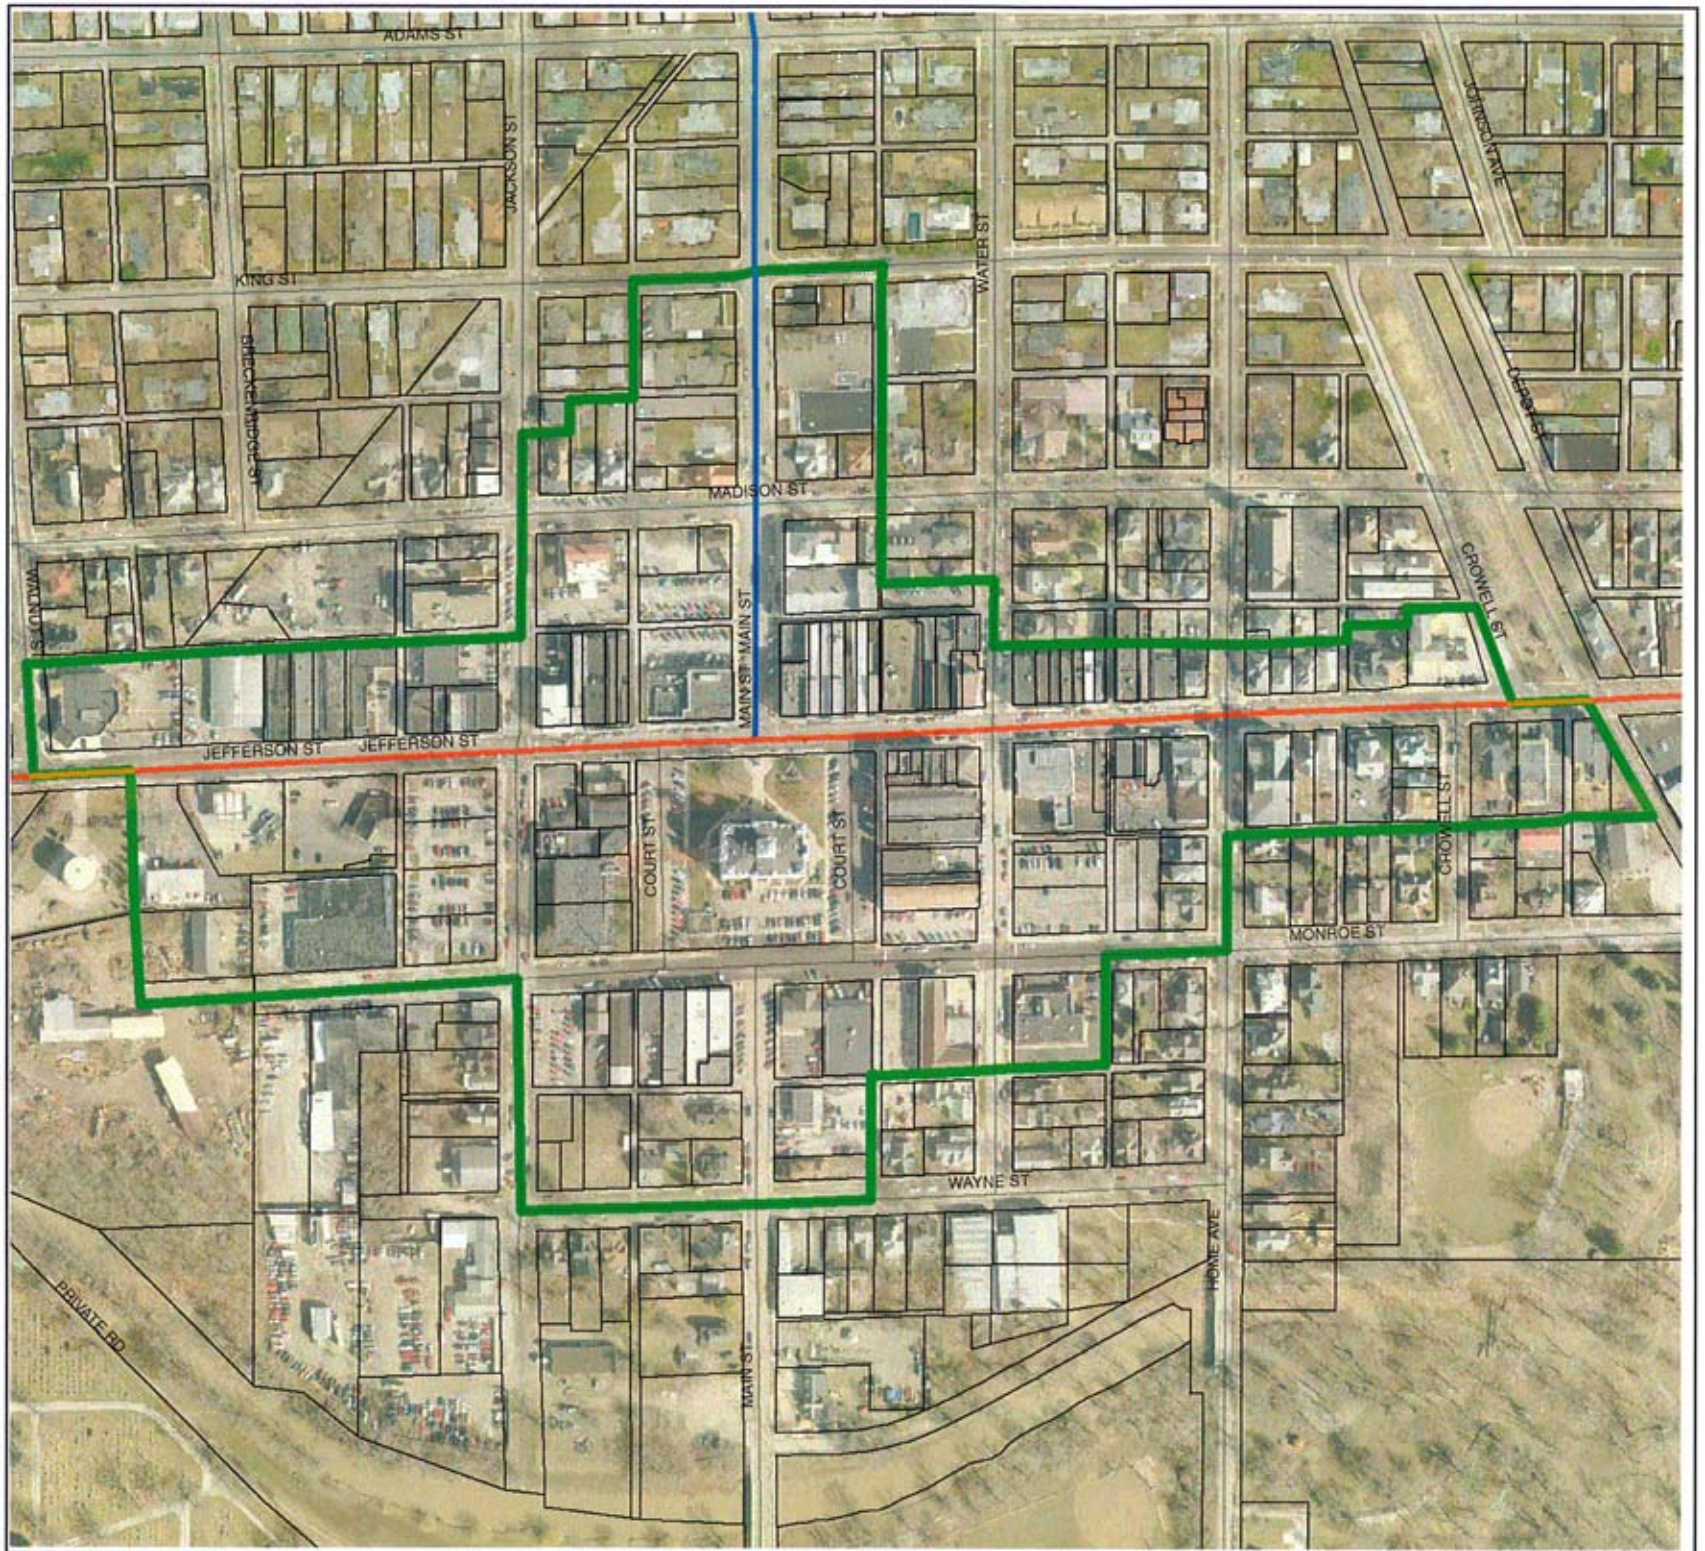

# City of Franklin Downtown Overlay District

PROPOSED  
BOUNDARIES

 ADG\_district

1 inch = 298 feet

May 7th, 2010

Department of  
Planning and Zoning