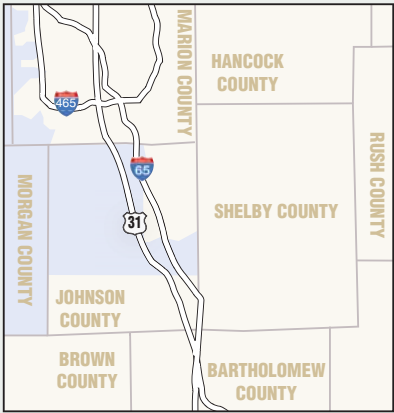

ABOUT THE CANDIDATES: A look at people running for state and federal offices

U.S. House of Representatives

■ **Duties:** Enact laws, control federal spending, pass an annual budget, regulate interstate commerce. **Term:** Two years. **Pay:** $169,300

District 4

About the district: Stretches from Monticello south to Lawrence County; in Johnson County, it includes White River Township, Greenwood, Bargersville, Whiteland, New Whiteland, the western two-thirds of Franklin and Needham Township south of State Road 44

About the candidates

Steve Buyer, incumbent
Party: Republican
Family: Wife, Joni; two children
Experience/background/previous office held: U.S. representative since 1993; former Indiana state deputy attorney general
Education: The Citadel; Valparaiso University School of Law

Nels Ackerson
Party: Democrat
Family: Wife, Sharon; four adult children
Experience/background/previous office held: Former congressional staff member; attorney
Education: Purdue University; Harvard Kennedy School of Government; Harvard Law School