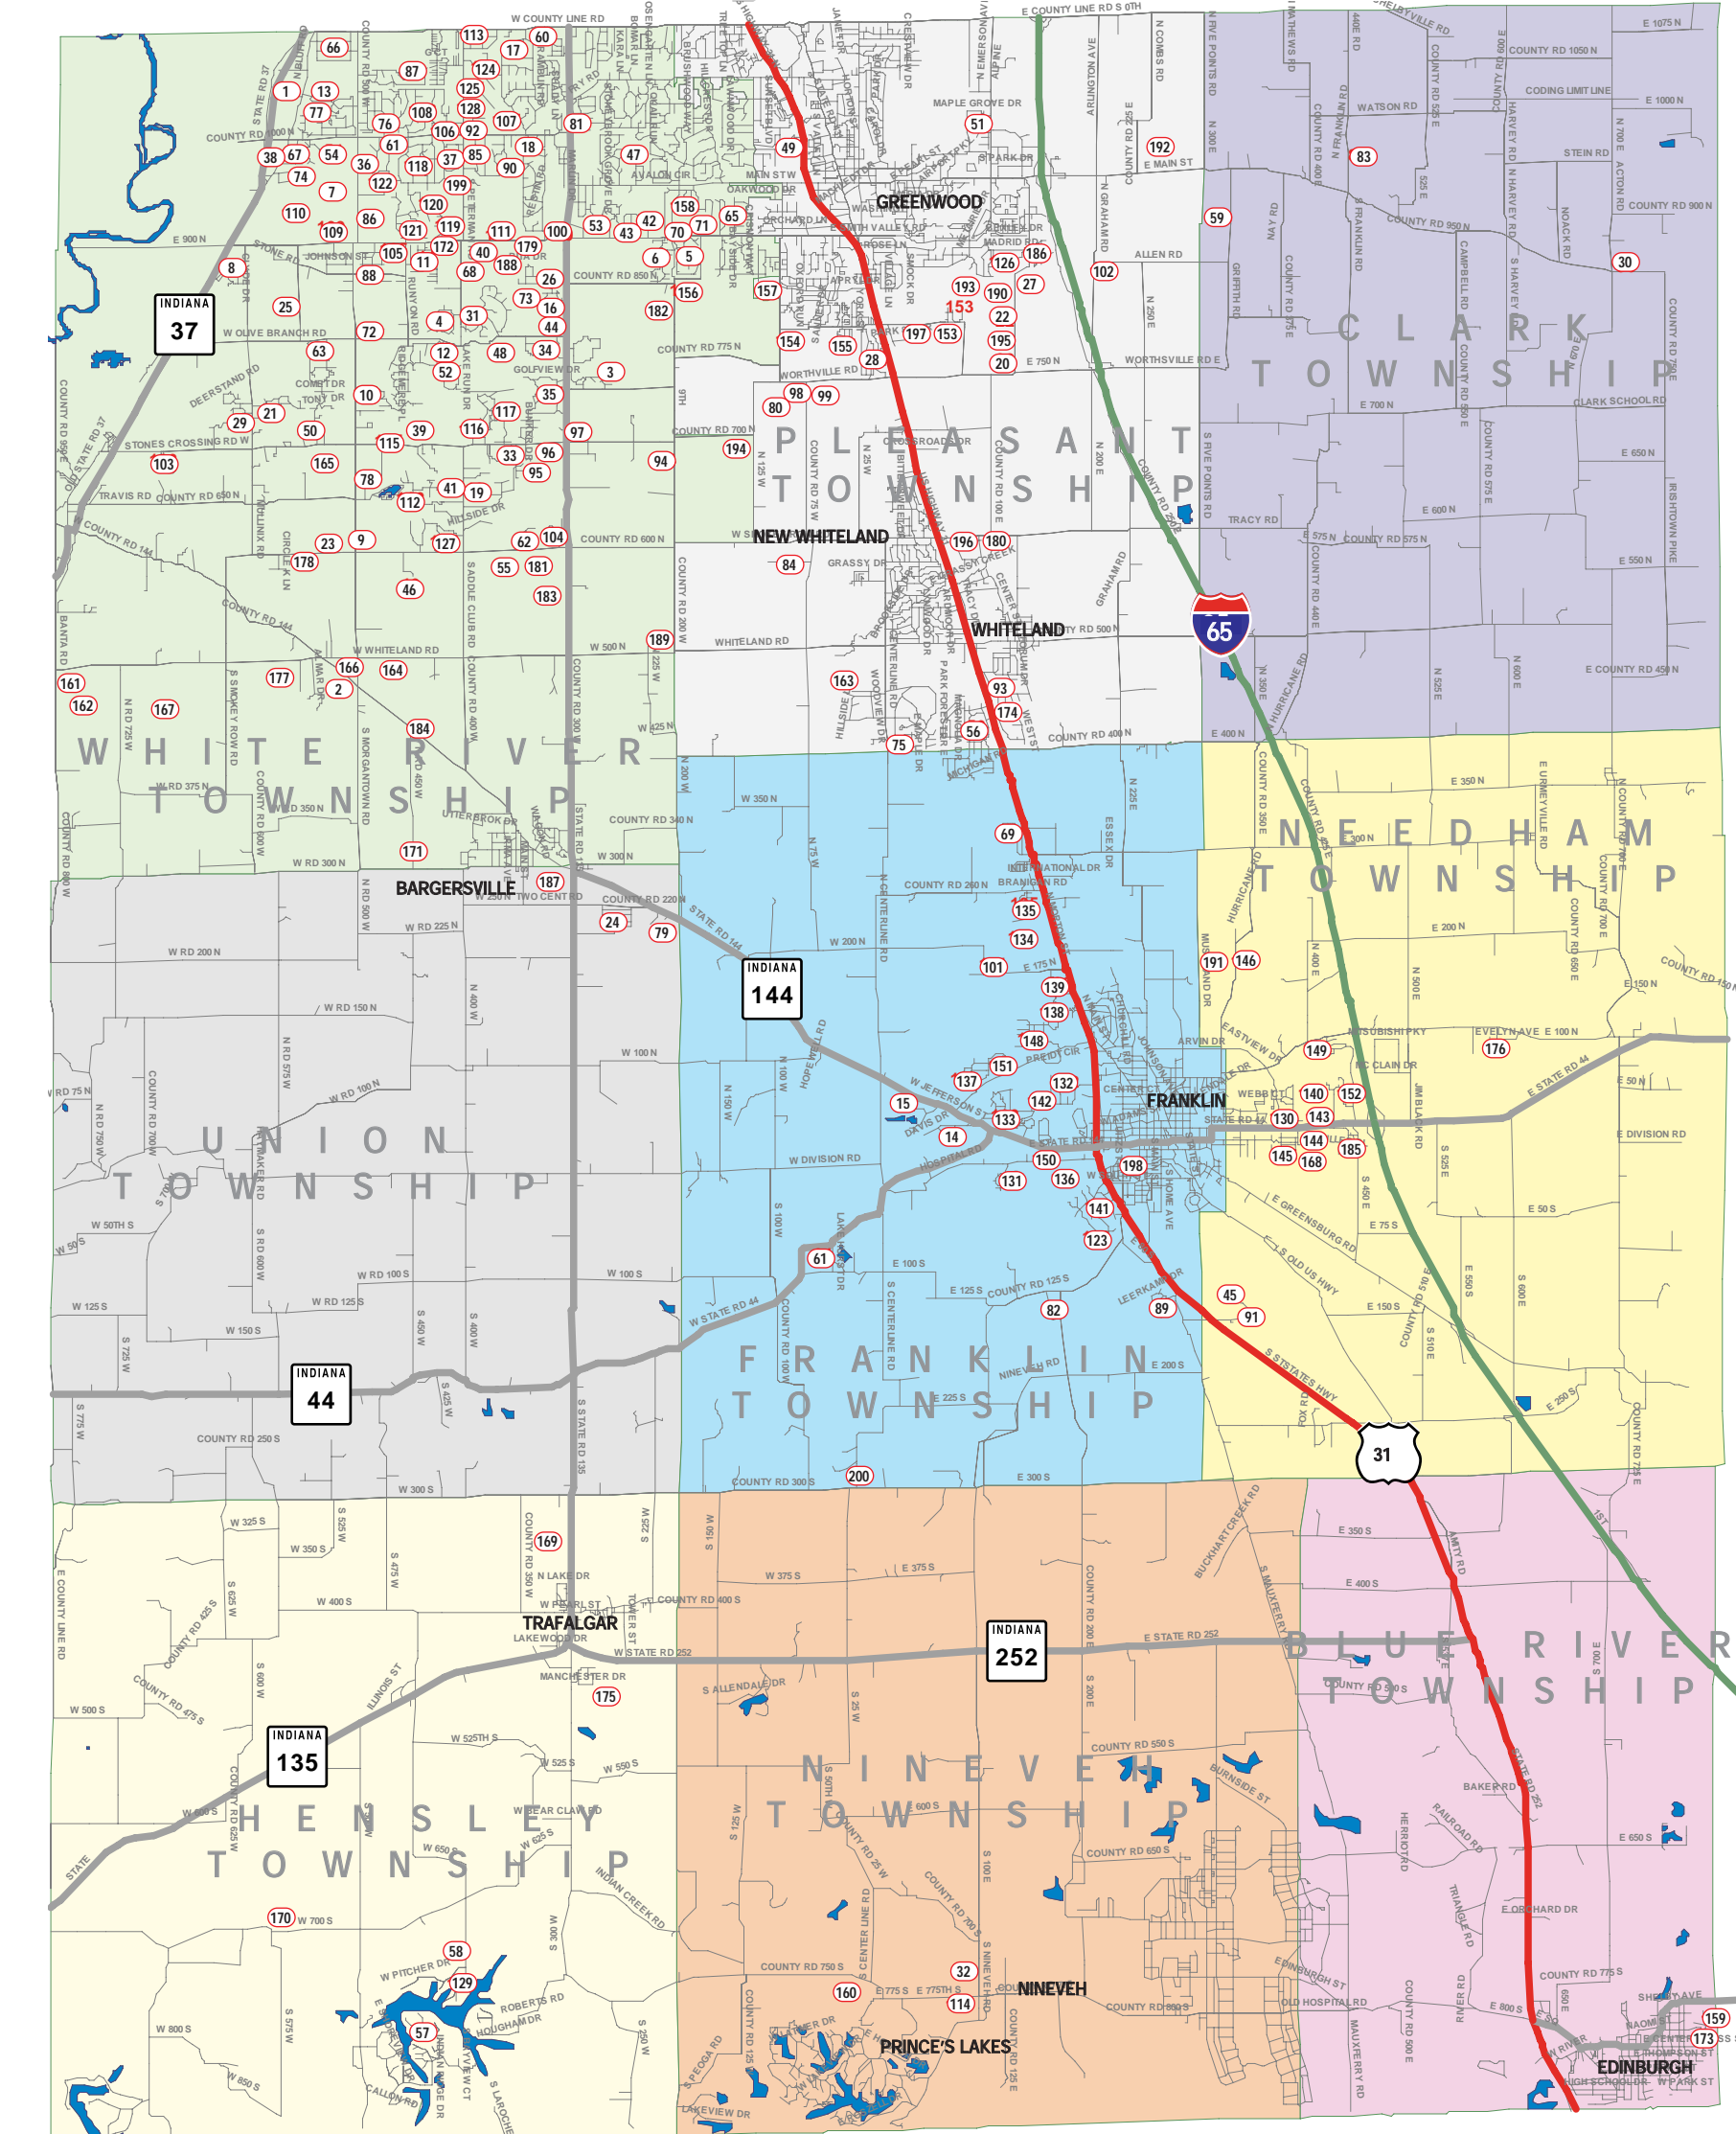

- **A**
- Achill's Dutch Village . . . . .WR .1
- Alden Place . . . . .WR .156
- Al-Mar . . . . .WR .2
- Arbor Springs -Woodfield . . . . .FR .136
- Ashwood Condos . . . . .WR .3
- Auburn Trace . . . . .WR .4
- **B**
- Banta Road Estates . . . . .WR .161
- Banta Woods . . . . .WR .162
- Barrington East . . . . .WR .5
- Barrington West . . . . .WR .6
- Barton Lakes . . . . .PL .154
- Berkshire . . . . .WR .7
- Bluff Acres . . . . .WR .8
- Bradford Place . . . . .WR .9
- Branigin Creek . . . . .FR .135
- Branigin Woods . . . . .FR .134
- Brentridge . . . . .WR .10
- Brentwood . . . . .WR .11
- Brockton Manor . . . . .WR .12
- Brookstone . . . . .WR .13
- Brookview South . . . . .FR .14
- Brunn West . . . . .FR .15
- Brunner Ridge . . . . .PL .163
- Buckmoor . . . . .WR .16
- **C**
- Camelot . . . . .FR .133
- Canary Creek Estates . . . . .FR .132
- Carefree North . . . . .WR .17
- Carefree South . . . . .WR .18
- Cedar Hills . . . . .WR .19
- Celestial Woods . . . . .NV .160
- Central Park . . . . .PL .20
- Clearview Hts . . . . .WR .21
- Copperfield . . . . .PL .22
- Copperleaf . . . . .WR .23
- Country Club Estates . . . . .ND .130
- Country Gate . . . . .PL .196
- Country Meadows . . . . .UN .24
- Countryview Mobile Home . . . . .FR .131
- Crest Ridge . . . . .HN .175
- Crocket Ridge . . . . .WR .25
- Critchfield . . . . .WR .26
- Crooked Bend . . . . .PL .27
- Crooked Creek . . . . .WR .164
- Cumberland Trails . . . . .FR .137
- **D**
- Davis . . . . .PL .28
- Deer Run . . . . .FR .138
- Deer Trace . . . . .FR .139
- Deer Village . . . . .ND .198
- Deerwood . . . . .WR .29
- Dunbars . . . . .CL .30
- **E**
- Eagle Glen . . . . .WR .188
- Eagle Trace . . . . .WR .31
- Eagle Valley . . . . .NV .32
- Eagle's Landing . . . . .WR .33
- Eldorado I . . . . .WR .34
- Eldorado II . . . . .WR .35
- **F - G**
- Fairoaks . . . . .WR .36
- Fairview Heights . . . . .WR .37
- Fairview West . . . . .WR .38
- Fairway Lakes . . . . .ND .140
- Featherstone . . . . .PL .157
- Forest Hills . . . . .WR .39
- Foxberry Trace . . . . .WR .40
- Franklin Lakes . . . . .FR .141
- Franklin United . . . . .FR .142
- Methodist Community . . . . .FR .142
- Glen Ridge . . . . .WR .172
- Golden Grove . . . . .WR .41
- Golfview Villas . . . . .ND .143
- Grassy Creek . . . . .PL .190
- Grassy Creek Commons . . . . .PL .192
- Green Valley Est . . . . .WR .42
- Greenwood Station . . . . .PL .186
- **H**
- Harrison Crossing . . . . .WR .199
- Harvest Grove . . . . .WR .189
- Hendricks . . . . .WR .43
- Heritage . . . . .ND .191
- Heron Ridge . . . . .WR .44
- Hickory Hill . . . . .ND .45
- Hickory Stick Crossing . . . . .WR .46
- Hickory Wood . . . . .WR .47
- Highland Park . . . . .WR .48
- Hilltop Commons . . . . .PL .180
- Hilltop Farms . . . . .PL .49
- Homecoming . . . . .PL .192
- Horizon Estates . . . . .WR .50
- Howard . . . . .PL .51
- Hunter's Pointe . . . . .WR .52
- Hunting Creek . . . . .WR .53
- **I - J - K**
- Innisbrooke . . . . .WR .54
- Jefferson Estates . . . . .FR .144
- Jefferson Gardens . . . . .NT .185
- Jefferson Meadows . . . . .ND .145
- Jefferson Pointe . . . . .ND .168
- Kegley's Glen . . . . .WR .55
- Kensington Grove . . . . .WR .165
- Kerrington Proper . . . . .WR .177

- Kinder Acres . . . . .WR .166
- Knollwood Farms . . . . .PL .56
- **L**
- Lamb Lake Estates . . . . .HN .57
- Lamb Lake North Shore . . . . .HN .58
- Lancaster . . . . .CL .59
- Landings/Oldefield Commons . . . . .WR .158
- Legends West . . . . .ND .146
- Lincoln Park . . . . .WR .60
- **M**
- Makena Ridge . . . . .WR .61
- Mark I . . . . .WR .62
- Mark II . . . . .WR .63
- McCarty's . . . . .WR .65
- McCarty's Lakehurst . . . . .FR .64
- Morris Meadows . . . . .WR .171
- Meadows at Simon Farm . . . . .FR .101
- Mount Pleasant I . . . . .WR .66
- Mount Pleasant II . . . . .WR .67
- Mullinix . . . . .WR .68
- **N**
- Northpointe . . . . .FR .69
- Nyberg Addition . . . . .CL .176
- **O**
- Oakleaf Manor . . . . .FR .148
- Oakville . . . . .PL .174
- Oldefield Commons . . . . .WR .70
- Oldefield Estates . . . . .WR .71
- Old Town Estates . . . . .BR .173
- Olive Branch Est . . . . .WR .72
- Olive Branch Manor . . . . .WR .73
- Orme Park . . . . .WR .74
- **P**
- Paris Estates . . . . .ND .149
- Park Forest Estates . . . . .PL .75
- Pebble Creek Mobile Home . . . . .PL .155
- Pebble Hills . . . . .WR .76
- Pebble Run . . . . .WR .77
- Pennington Estates . . . . .WR .78
- Persimmon Woods . . . . .WR .184
- Pheasant Pointe . . . . .UN .79
- Pines Of Greenwood . . . . .PL .80
- Pleasant Creek Acres . . . . .WR .81
- **R**
- Ramsey . . . . .FR .82
- Reserve Of Somerset . . . . .WR .181
- Rock Haven . . . . .CL .83
- **S**
- Rustic Acres . . . . .PL .84
- Shadow Hills . . . . .WR .85
- Sheffield Park . . . . .WR .86
- Shepard's Grove . . . . .WR .179
- Silver Springs . . . . .WR .87
- Smith Valley . . . . .WR .88
- Southbrook . . . . .FR .89
- Southern Green . . . . .PL .195
- Southwind . . . . .WR .90
- Southwood . . . . .ND .91
- Spring Lake Estates . . . . .HN .169
- Spring Meadow . . . . .WR .92
- Springhill South . . . . .PL .93
- Stone Ridge . . . . .WR .94
- Stone Village . . . . .WR .95
- Stone's Bay . . . . .WR .96
- Stones Crossing . . . . .WR .97
- Summer Gardens . . . . .UT .187
- Summerfield Place . . . . .PL .98
- Summerfield Village . . . . .PL .99
- Sutton . . . . .WR .100
- **T**
- The Lakes of Avalon . . . . .HN .170
- The Preserve at Copperleaf . . . . .WR .178
- Timber Valley . . . . .WR .194
- Timbergate . . . . .BR .159
- Todds . . . . .PL .102
- Travis Hill . . . . .WR .103
- Tremont . . . . .WR .104
- Turfway Park . . . . .WR .105
- **V**
- Van Deman . . . . .WR .106
- Villages At Grassy Creek . . . . .PL .153
- Villas I . . . . .WR .107
- Villas II . . . . .WR .108
- **W**
- Wakefield . . . . .WR .109
- Wakefield II . . . . .WR .110
- Walnut Woods . . . . .WR .111
- Water's Edge . . . . .WR .112
- Westparke . . . . .FR .150
- Whispering Pines . . . . .WR .113
- Whispering Ponds . . . . .FR .151
- Whitetail Woods . . . . .WR .167
- Wildrose Estates . . . . .FR .200
- William's Pointe . . . . .ND .152
- Williamsburg Lake Estates . . . . .NV .114
- Williamshire . . . . .WR .115
- Willow Lakes . . . . .WR .116
- Willow Lakes East . . . . .WR .117
- Windsong . . . . .WR .118
- Windsong Estates . . . . .WR .119
- Windsong Estates II . . . . .WR .120
- Windsong Estates III . . . . .WR .121
- Windsong Meadow . . . . .WR .122
- Windstar . . . . .FR .123
- Woodcreek . . . . .WR .124
- Woodcreek Terrace . . . . .WR .125
- Woodfield . . . . .WR .182
- Woodgate . . . . .PL .126
- Woodland Stream . . . . .WR .127
- Woodridge . . . . .WR .128
- Woods Of Somerset . . . . .WR .183
- **Y**
- Youngs . . . . .HN .129