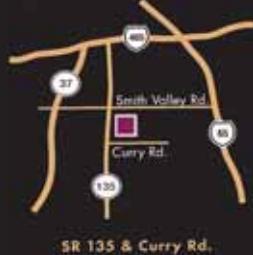

Johnson County subdivisions