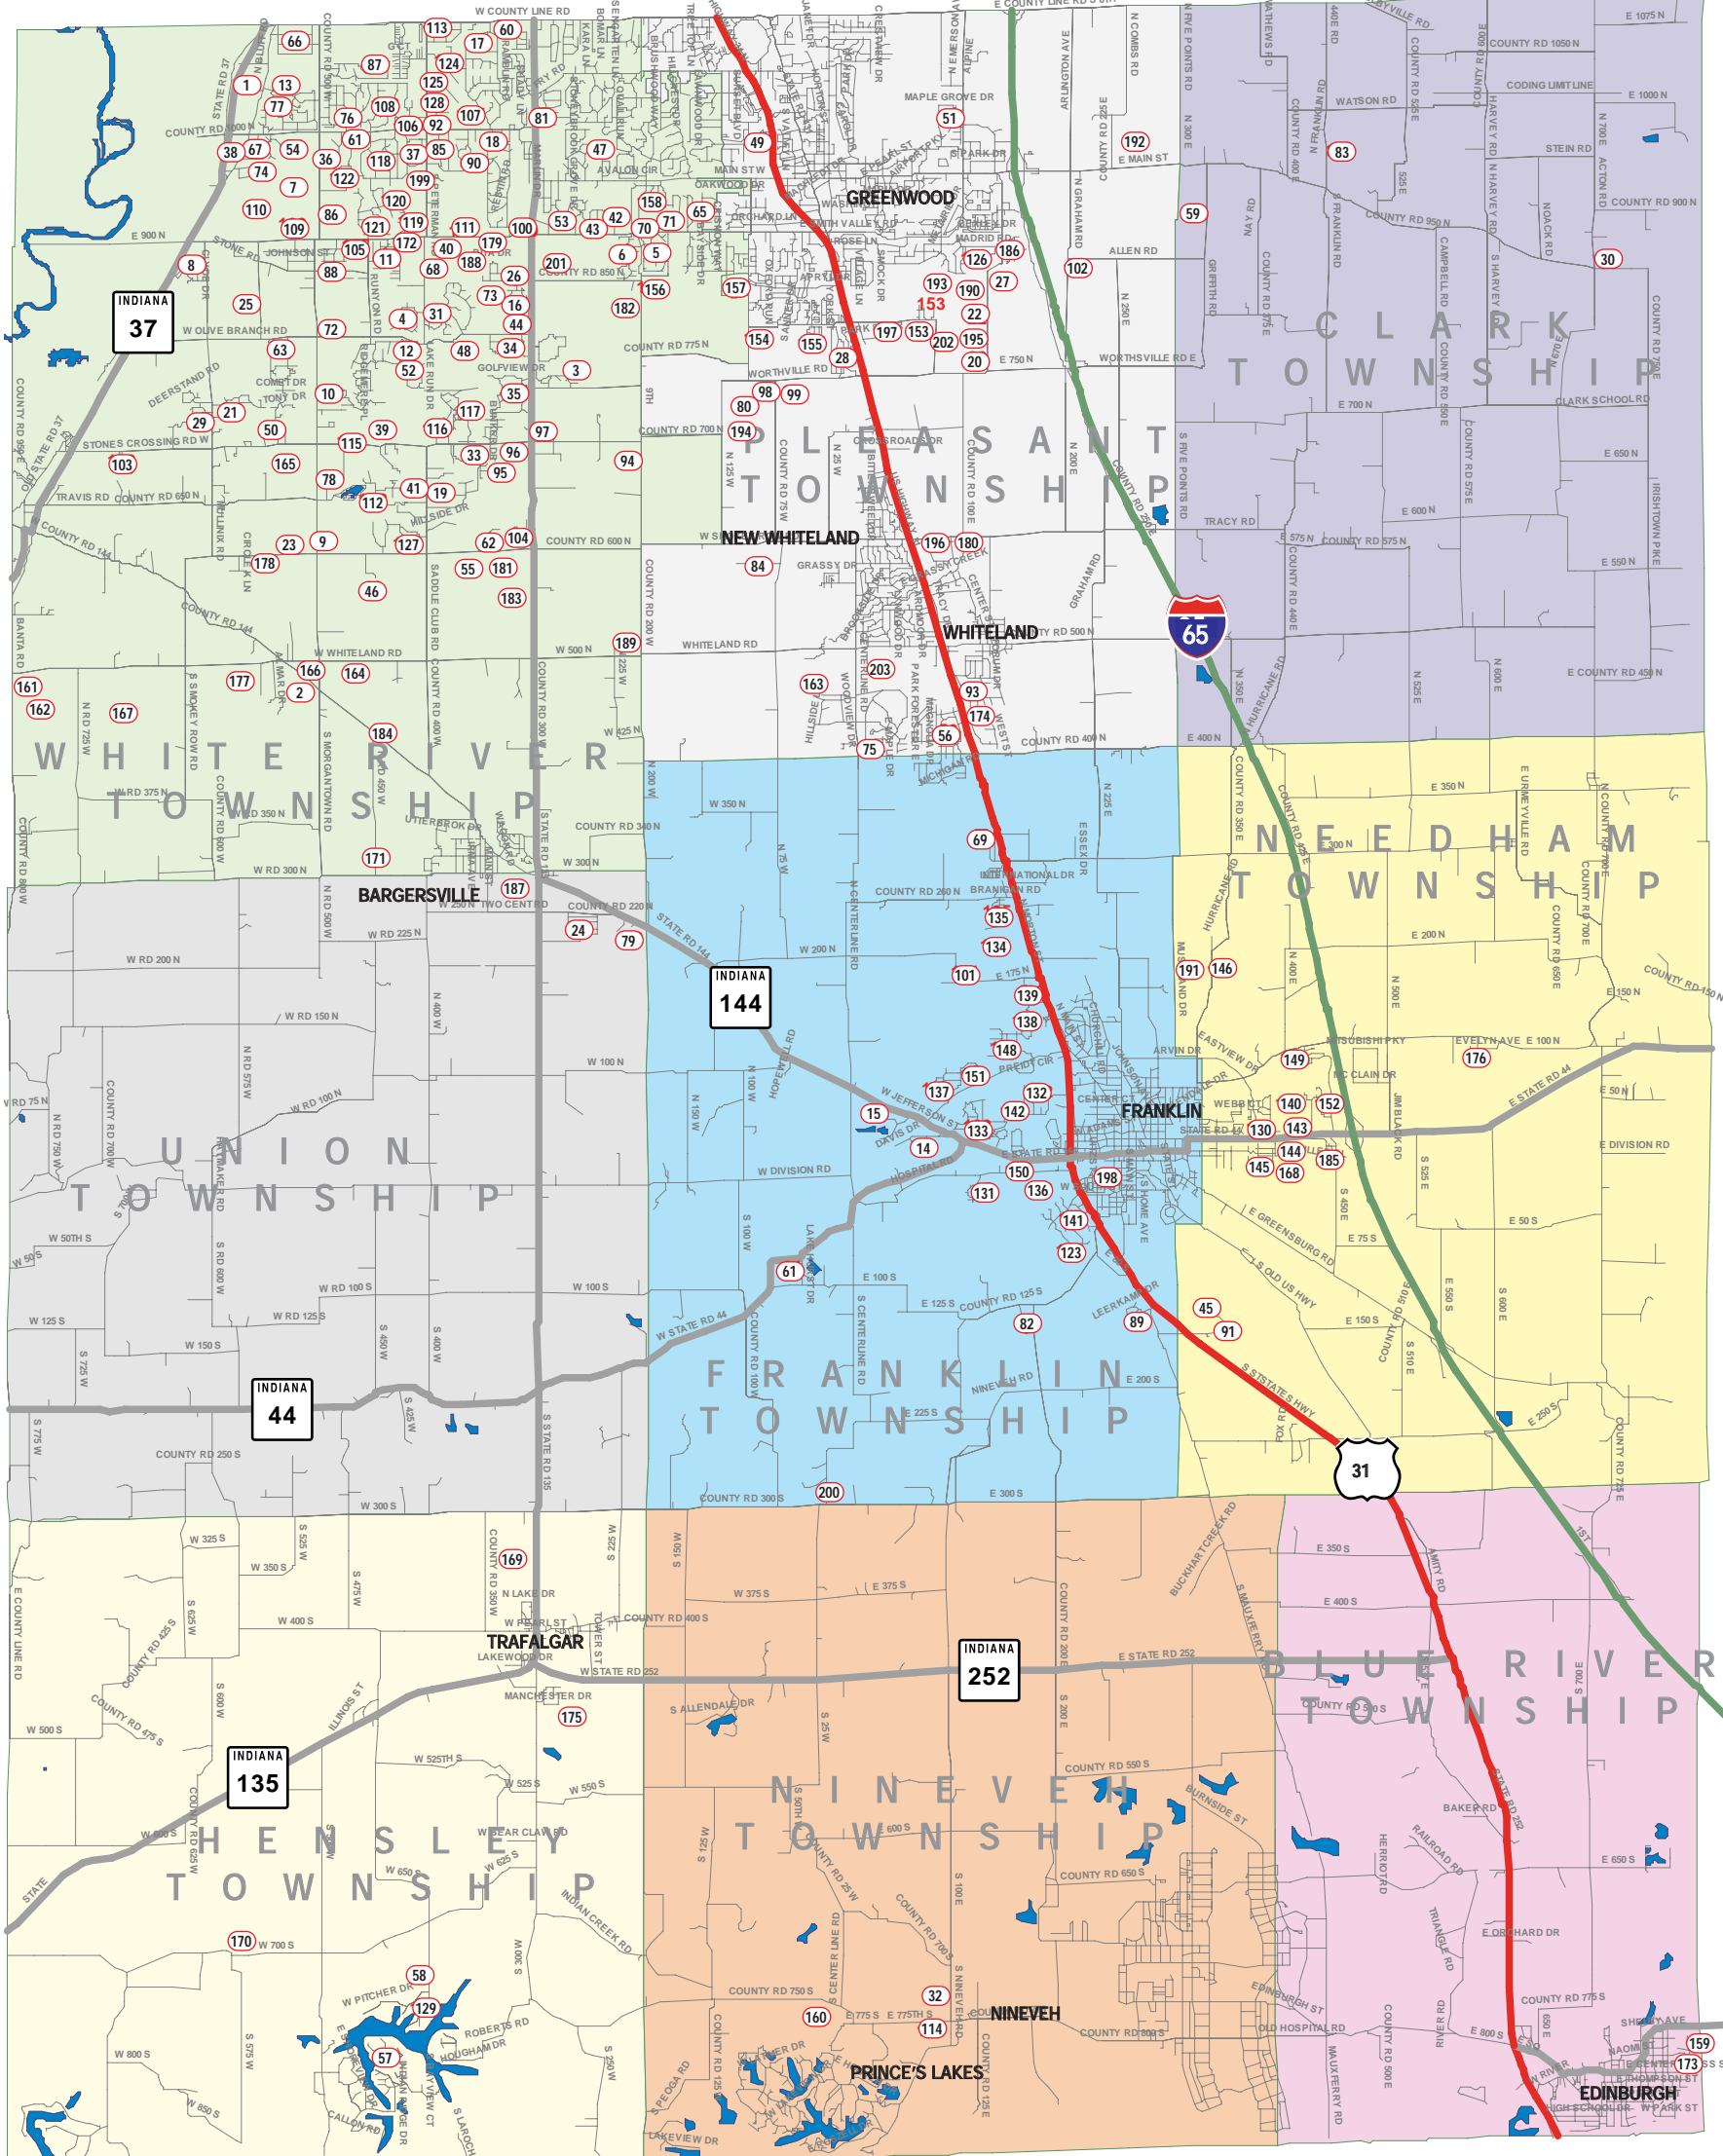

Kinder Acres	WR	.166
Knollwood Farms	PL	.56
L		
Lamb Lake Estates	HN	.57
Lamb Lake North Shore	HN	.58
Lancaster	CL	.59
Landings/Oldefield Commons	WR	.158
Legends West	ND	.146
Lincoln Park	WR	.60
M		
Makena Ridge	WR	.61
Mark I	WR	.62
Mark II	WR	.63
McCarty's	WR	.65
McCarty's Lakehurst	FR	.64
Morris Meadows	WR	.171
Millstone	PL	.203
Meadows at Simon Farm	FR	.101
Mount Pleasant I	WR	.66
Mount Pleasant II	WR	.67
Mullinix	WR	.68
N		
Northpointe	FR	.69
Nyberg Addition	CL	.176

T		
The Lakes of Avalon	HN	.170
The Preserve at Copperleaf	WR	.178
Timber Valley	PL	.194
Timbergate	BR	.159
Todds	PL	.102
Travis Hill	WR	.103
Tremont	WR	.104
Turfway Park	WR	.105
V		
Van Deman	WR	.106
Villages At Grassy Creek	PL	.153
Villas I	WR	.107
Villas II	WR	.108
W		
Wakefield	WR	.109
Wakefield II	WR	.110
Walnut Woods	WR	.111
Water's Edge	WR	.112
Westparke	FR	.150
Whispering Pines	WR	.113

*Township abbreviations: WR=White River Township; PL=Pleasant Township; CL=Clark Township; UN=Union Township; FR=Franklin Township; ND=Needham Township; HN=Hensley Township; NV=Nineveh Township; BR=Blue River Township.