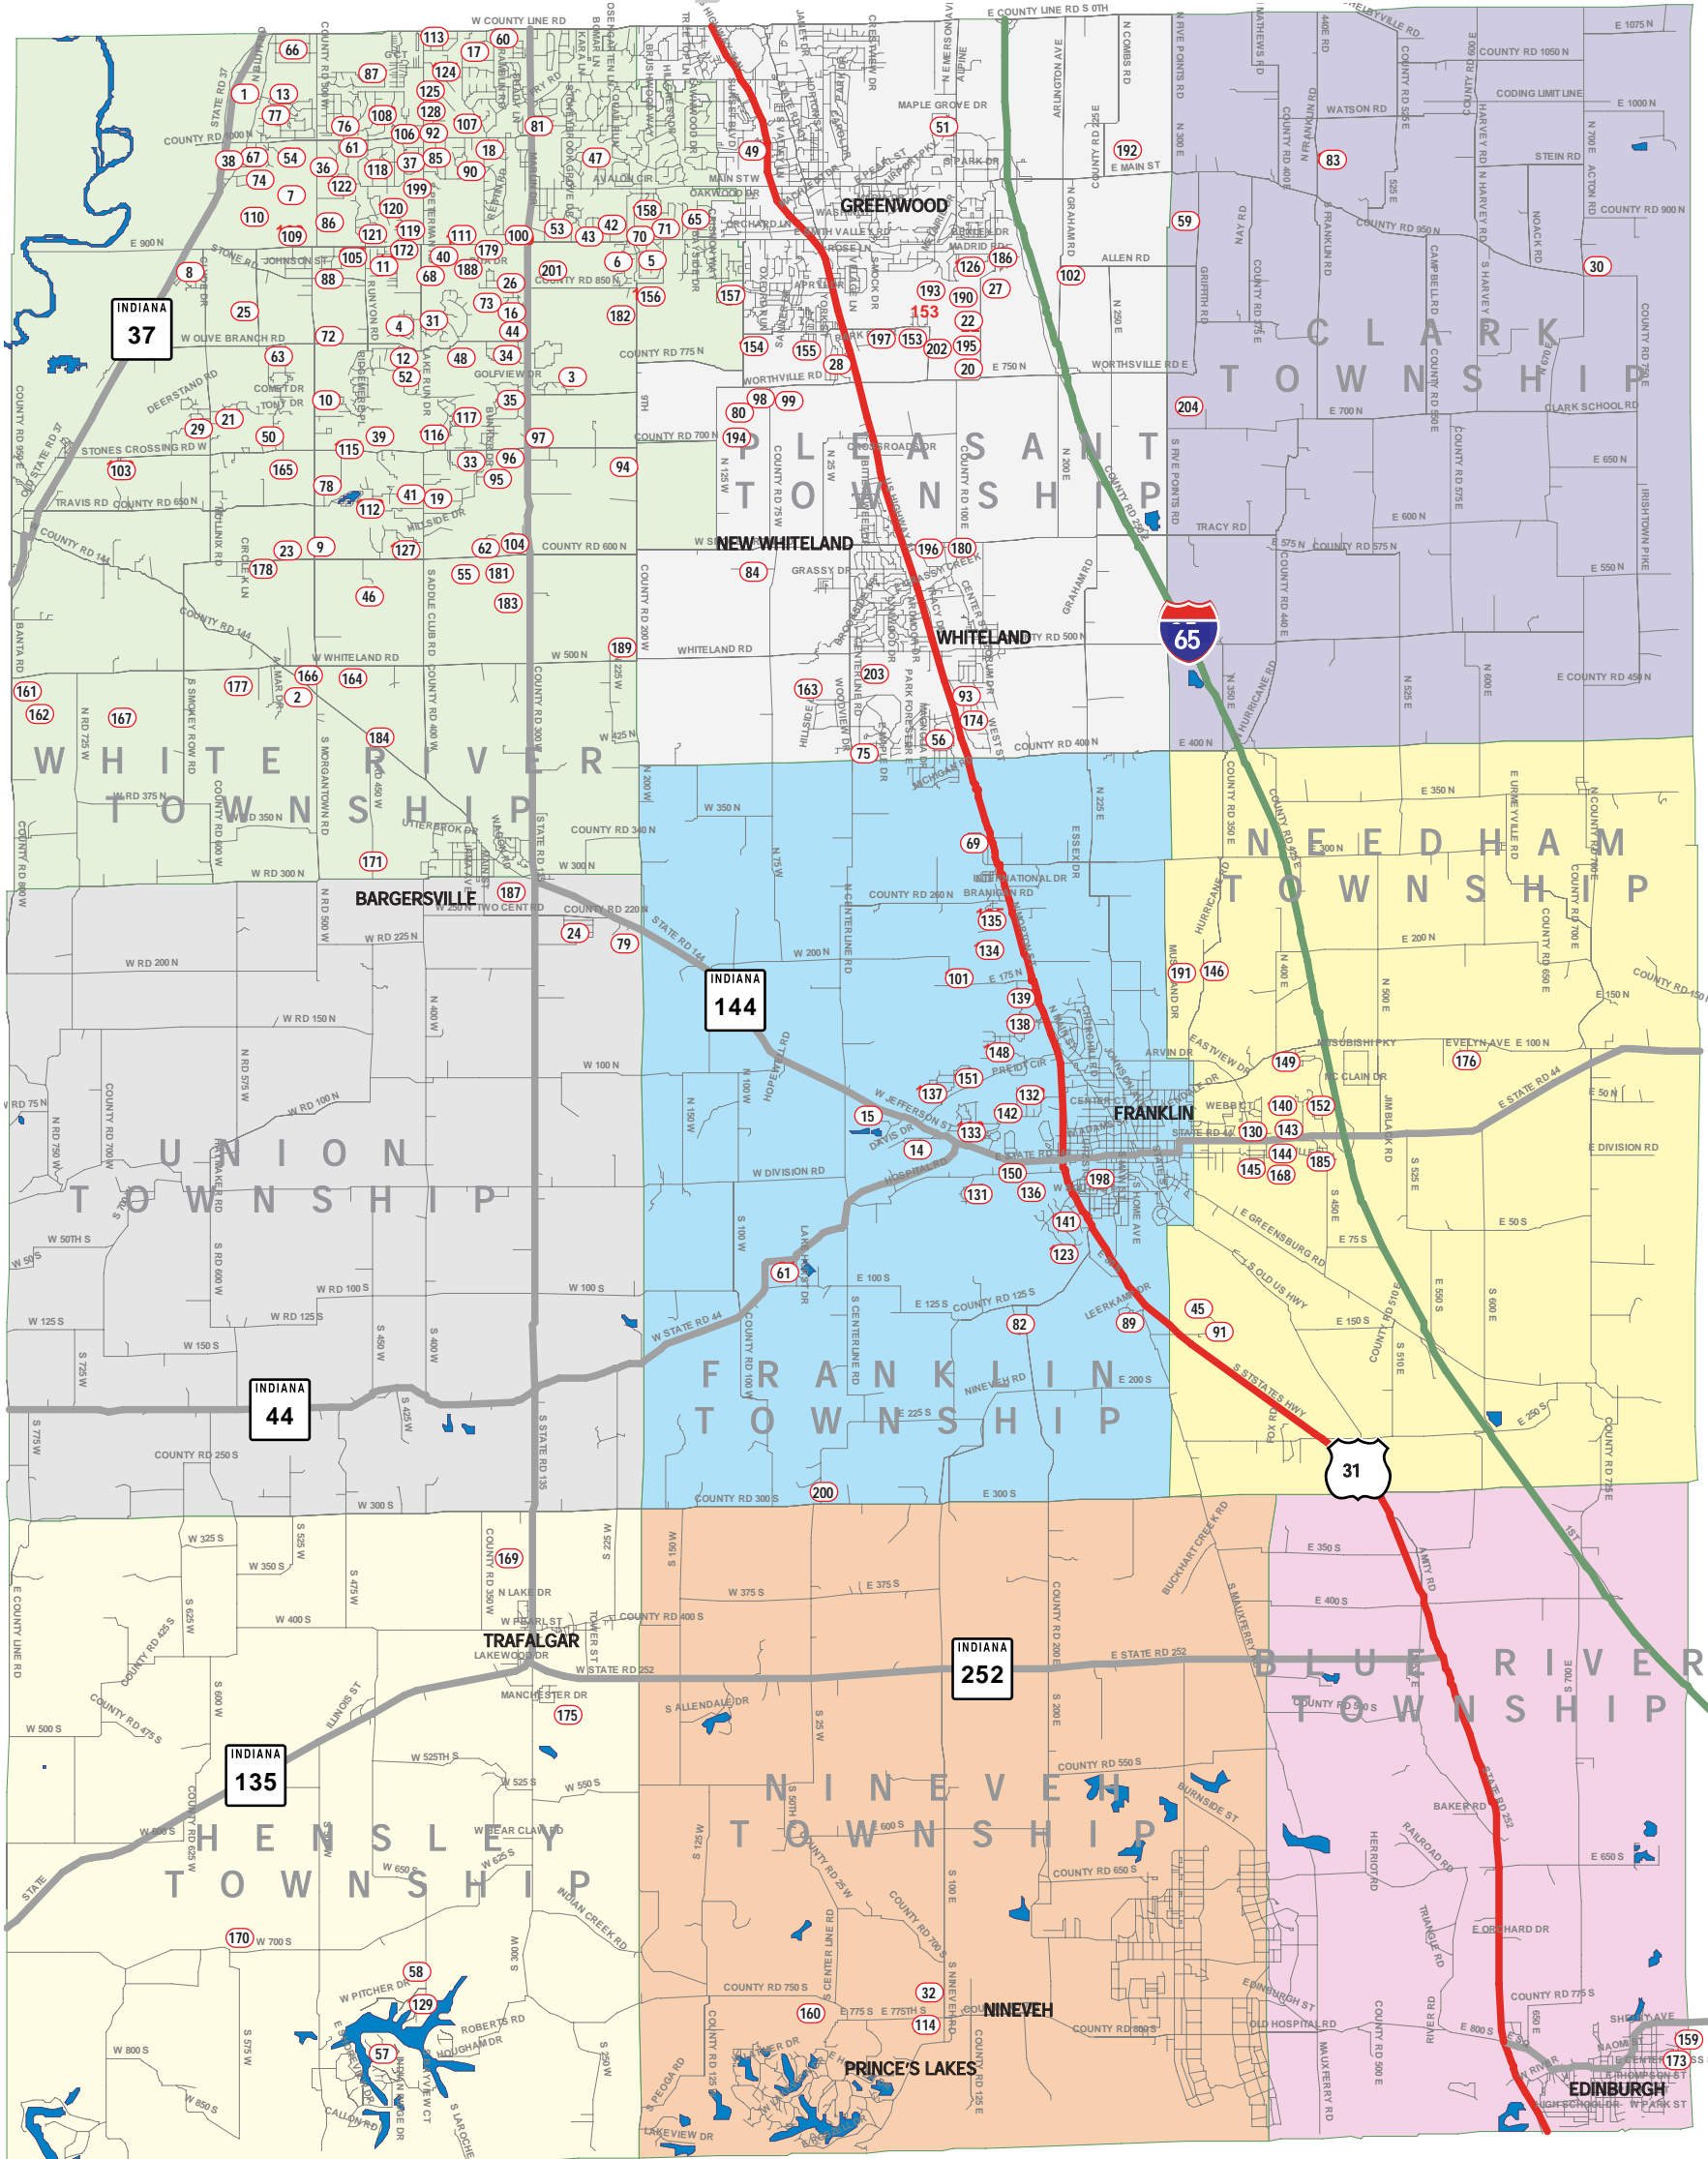

Johnson County subdivisions

Subdivision . . . . .Township* .ID

1. *Township abbreviations: WR=White River Township; PL=Pleasant Township; CL=Clark Township; UN=Union Township; FR=Franklin Township; ND=Needham Township; HN=Hensley Township; NV=Nineveh Township; BR=Blue River Township.

THE DIFFERENCE IS IN the details.

Building elegant homes that combine innovative knowledge with a pricing strategy that makes style & quality affordable. Let The Princeton Group, Inc. build the home you have always dreamed of.

TRADITIONAL SERIES FROM THE $140's   **EXECUTIVE SERIES FROM THE $170's**

Model floor plan as shown in Woodfield from $219,900

PRINCETON Homes

- ① **LAKELAND TRAILS**
  Franklin Township • NE Corner of Five Points & Stop 11 / 862.1392
- ② **MILLSTONE**
  Whiteland • SE corner of Whiteland Rd. & Sawmill Road / 535.9444
- ③ **PRINCETON LAKES**
  Franklin Township • On Southport between Five Pts. & Franklin / 862.6800
- ④ **THE CHATEAU AT WOODFIELD**
  Center Grove • Honey Creek Rd., N. of Stones Crossing Rd. / 865.1074
- ⑤ **THE WOODS AT SOMERSET**
  Center Grove • SR 135 1/2 mile south of Smokey Row Rd. / 535.2559
- ⑥ **GATEWAY CROSSING**
  M.Cordville • NE of Carroll Road off of SR 67 / 336.7566
- ⑦ **WHITMORE PLACE**
  Plainfield • On Township Line Rd between Hwy 267 & Dan Jones Rd / 839.8211

Princeton Homes OnLine.com