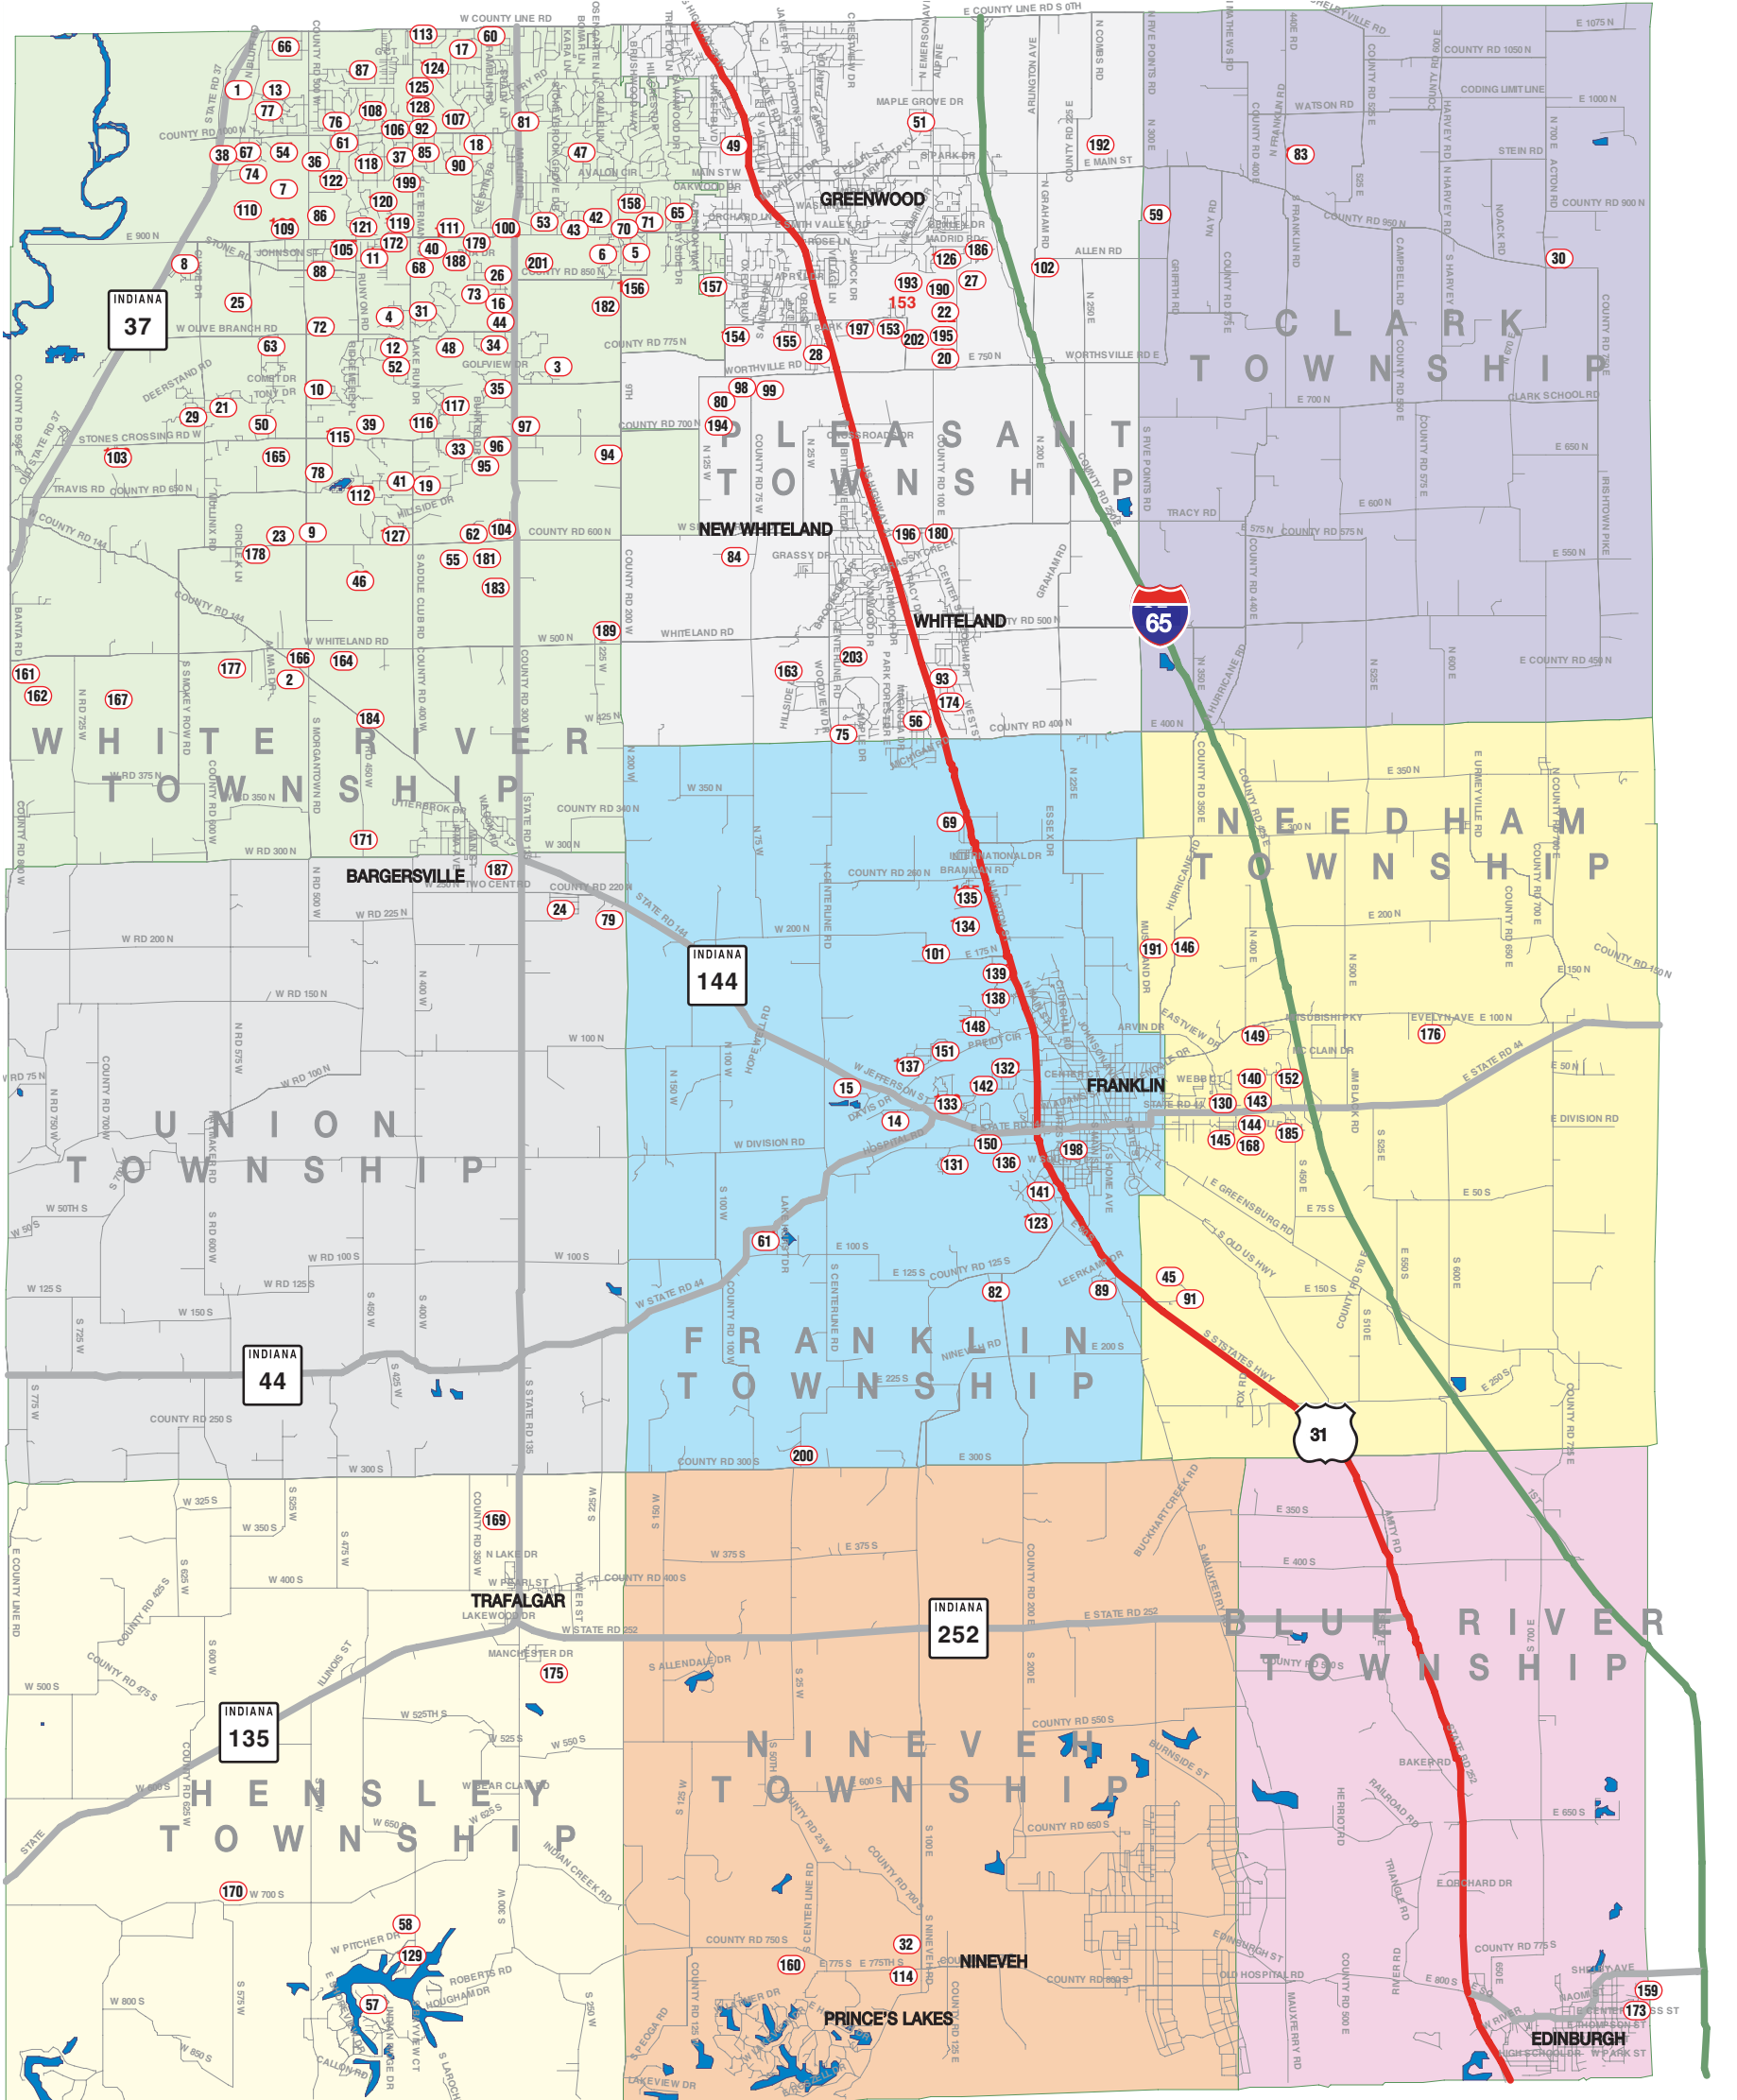

Kinder Acres	WR	.166
Knollwood Farms	PL	.56
L		
Lamb Lake Estates	HN	.57
Lamb Lake North Shore	HN	.58
Lancaster	CL	.59
Landings/Oldefield Commons	WR	.58
Legends West	ND	.146
Lincoln Park	WR	.60
M		
Makena Ridge	WR	.61
Mark I	WR	.62
Mark II	WR	.63
McCarty's	WR	.65
McCarty's Lakehurst	FR	.64
Morris Meadows	WR	.171
Millstone	PL	.203
Meadows at Simon Farm	FR	.101
Mount Pleasant I	WR	.66
Mount Pleasant II	WR	.67
Mullinix	WR	.68
N		
Northpointe	FR	.69
Nyberg Addition	CL	.176

*Township abbreviations: WR=White River Township; PL=Pleasant Township; CL=Clark Township; UN=Union Township; FR=Franklin Township; ND=Needham Township; HN=Hensley Township; NV=Nineveh Township; BR=Blue River Township.