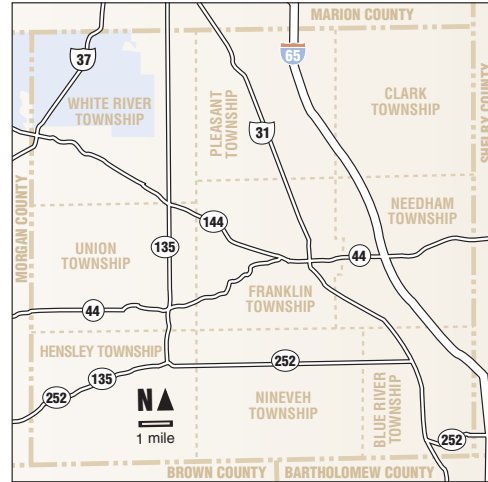

## Senate District 35

District 35 includes portions of White River Township. The district extends into Marion and Morgan counties.