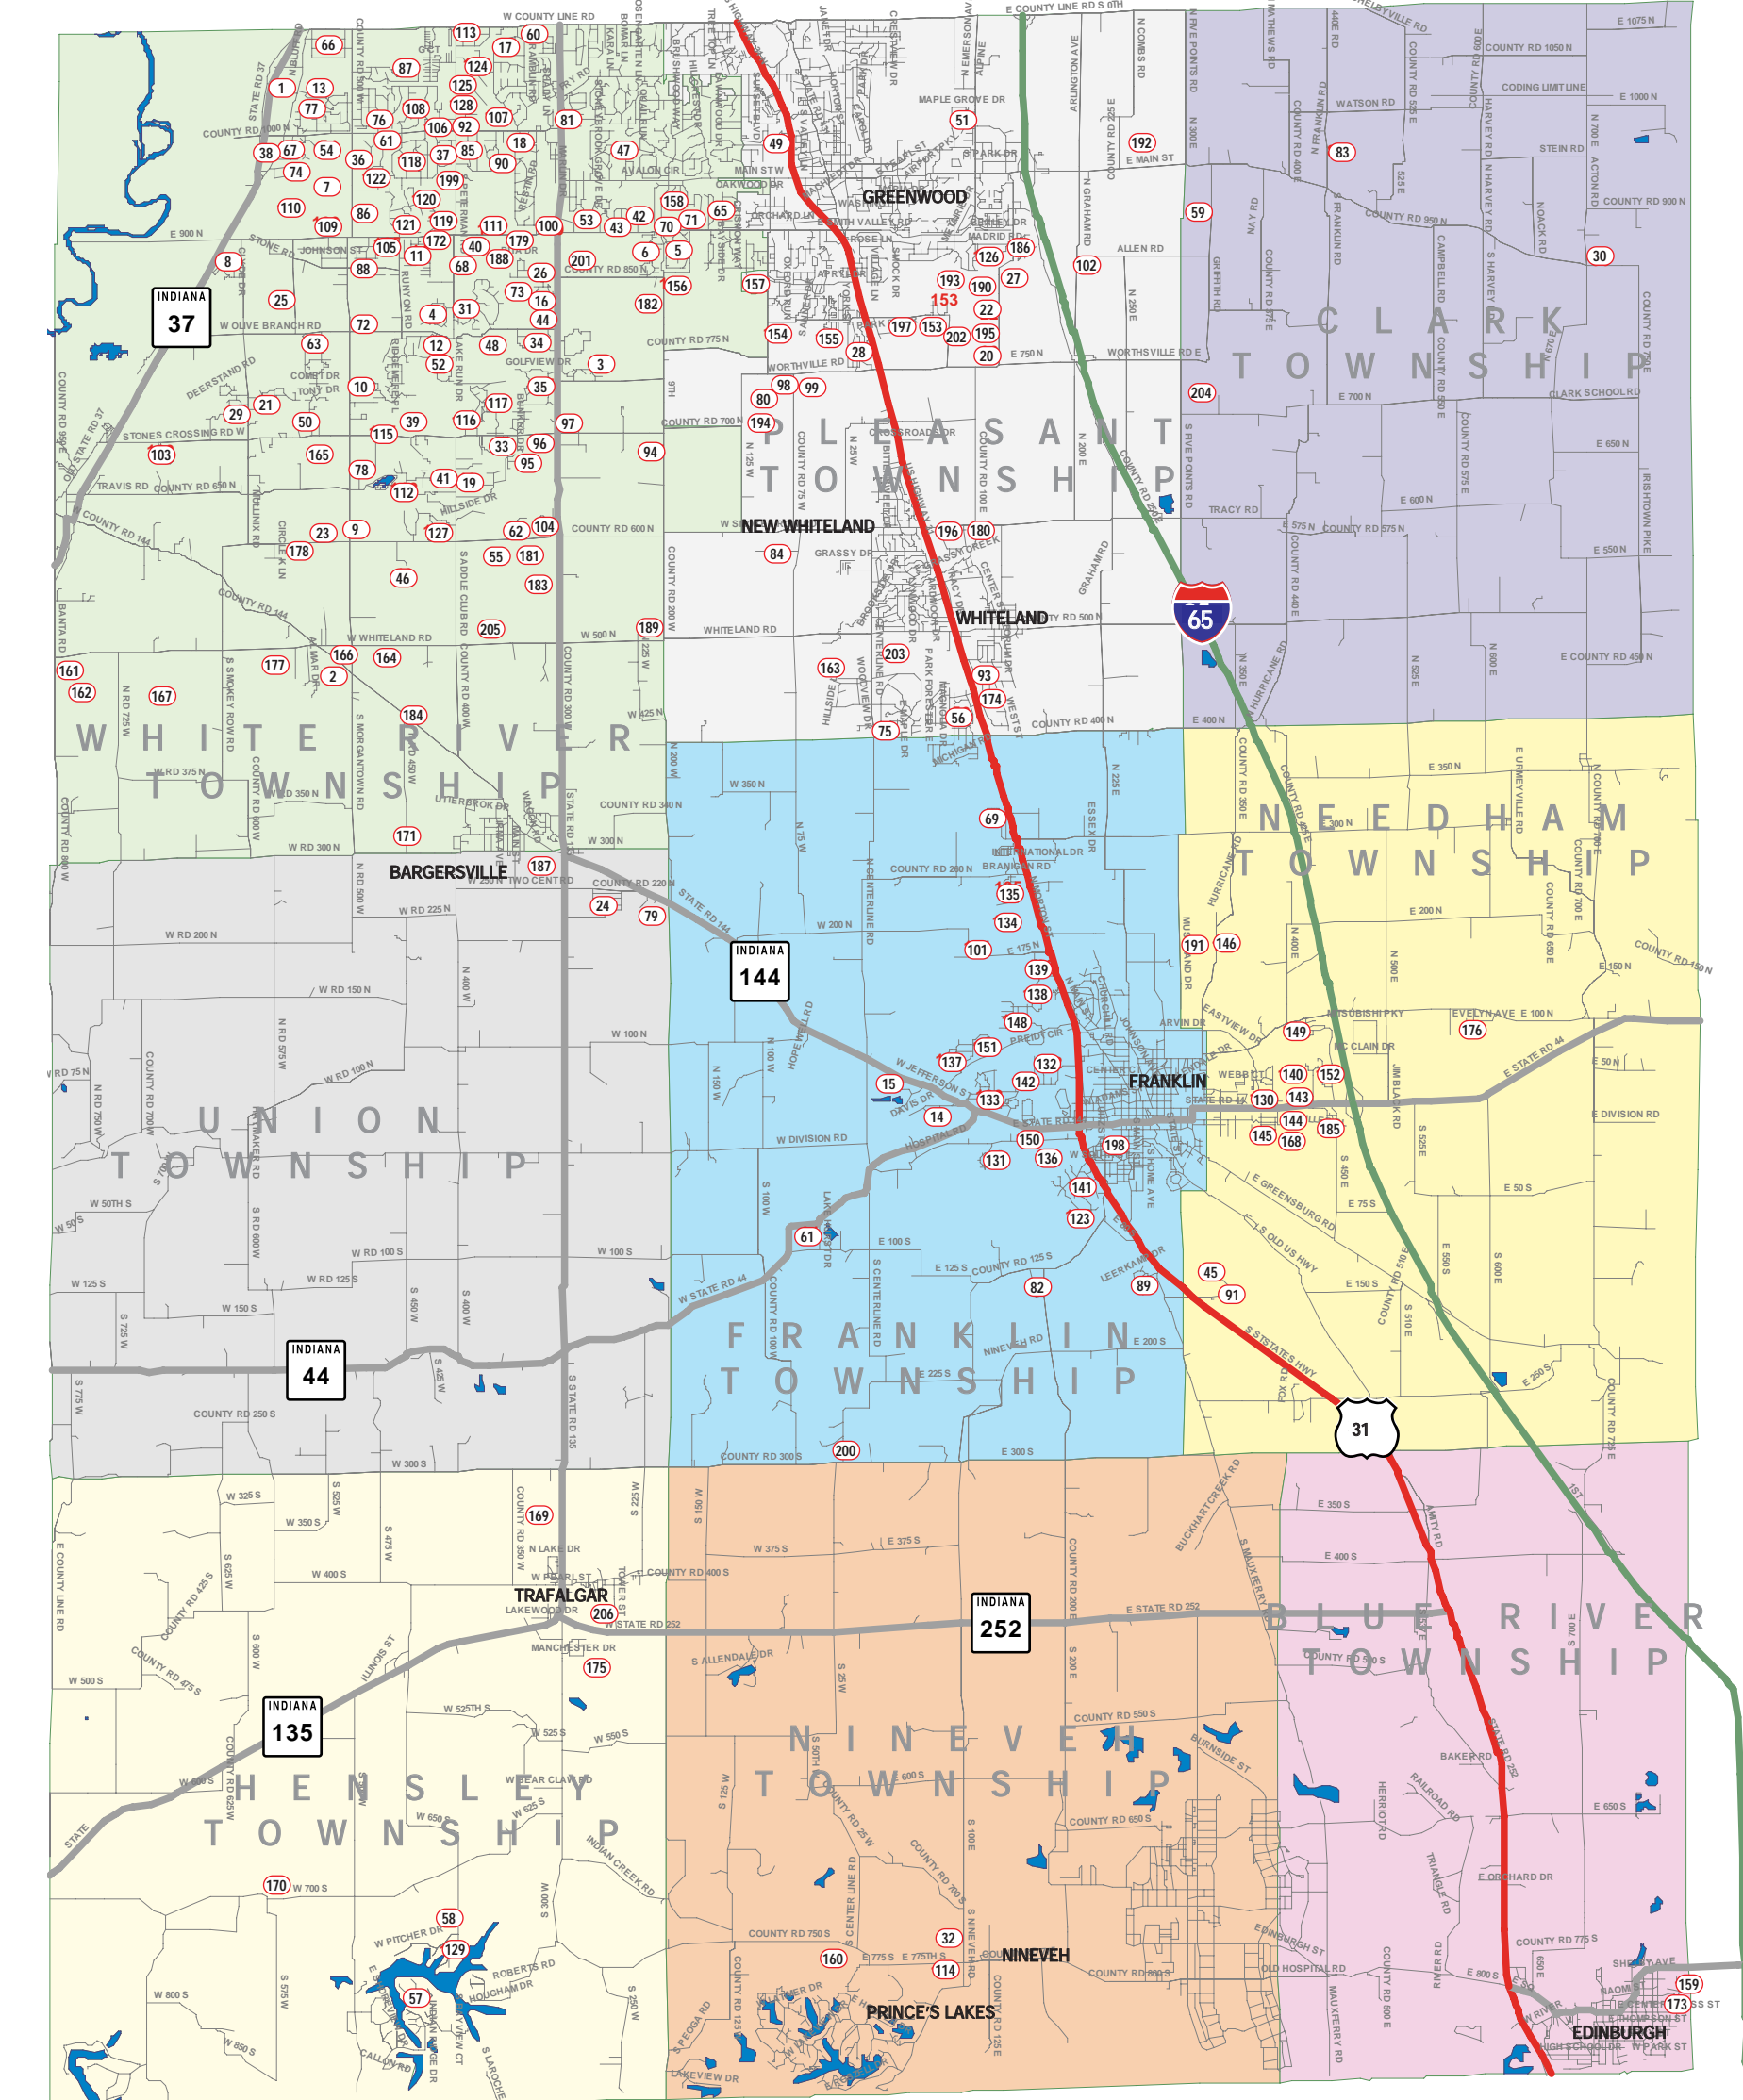

A		
Achgill's Dutch Village	WR	.1
Alden Place	WR	.156
Al-Mar	WR	.2
Arbor Springs -Woodfield	FR	.136
Ashwood Condos	WR	.3
Auburn Trace	WR	.4
B		
Banta Road Estates	WR	.161
Banta Woods	WR	.162
Barrington East	WR	.5
Barrington West	WR	.6
Barton Lakes	PL	.154
Berkshire	WR	.7
Bluff Acres	WR	.8
Bradford Place	WR	.9
Branigin Creek	FR	.135
Branigin Woods	FR	.134
Brentridge	WR	.10
Brentwood	WR	.11
Brockton Manor	WR	.12
Brookstone	WR	.13
Brookview South	FR	.14
Brookview West	FR	.15
Brunner Ridge	PL	.163
Buckmoor	WR	.16
C		
Camelot	FR	.133
Canary Creek Estates	FR	.132
Carefree North	WR	.17
Carefree South	WR	.18
Cedar Hills	WR	.19
Celestial Woods	NV	.160
Central Park	PL	.20
Clearview Hts	WR	.21
Copperfield	PL	.22
Copperleaf	WR	.23
Country Club Estates	ND	.130
Country Gate	PL	.136
Country Meadows	UN	.24
Countryview Mobile Home	FR	.131
Crest Ridge	HN	.175
Cricket Ridge	WR	.25
Critchfield	WR	.26
Crooked Bend	PL	.27
Crooked Creek	WR	.164
Cumberland Trails	FR	.137
D		
Davis	PL	.28
Deer Run	FR	.138
Deer Trace	FR	.139
Deer Village	ND	.198
Deerwood	WR	.29
Dobbins Ridge	CL	.204
Dunbars	CL	.30
E		
Eagle Glen	WR	.188
Eagle Trace	WR	.31
Eagle Valley	NV	.32
Eagle's Landing	WR	.33
Eldorado I	WR	.34
Eldorado II	WR	.35
F-G		
Fairoaks	WR	.36
Fairview Heights	WR	.37
Fairview West	WR	.38
Fairway Lakes	ND	.140
Featherstone	PL	.157
Forest Hills	WR	.39
Foxberry Trace	WR	.40
Franklin Lakes	FR	.141
Franklin United	FR	.142
Methodist Community	FR	.142
Glen Ridge	WR	.172
Golden Grove	WR	.41
Golfview Villas	ND	.143
Grassy Creek	WR	.140
Grassy Creek Commons	PL	.197
Green Valley Est	WR	.42
Greenwood Station	PL	.186
H		
Harrison Crossing	WR	.199
Harvest Grove	WR	.189
Hendricks	WR	.43
Heritage	ND	.191
Heron Ridge	WR	.44
Hickory Hill	ND	.45
Hickory Stick Crossing	WR	.46
Hickory Wood	WR	.47
Highland Park	WR	.48
Hilltop Commons	PL	.180
Hilltop Farms	PL	.49
Homecoming	PL	.192
Horizon Estates	WR	.50
Howard	PL	.51
Hunter's Pointe	WR	.52
Hunting Creek	WR	.53
I-J-K		
Innisbrooke	WR	.54
Jefferson Estates	FR	.144
Jefferson Gardens	NT	.185
Jefferson Meadows	ND	.145
Jefferson Pointe	ND	.168
Kegley's Glen	WR	.55
Kensington Grove	WR	.165
Kerrington Proper	WR	.177

Kinder Acres	WR	.166
Knollwood Farms	PL	.56
L		
Lamb Lake Estates	HN	.57
Lamb Lake North Shore	HN	.58
Lancaster	CL	.59
Lancaster Gateway	HN	.206
Landings/Oldefield Commons	WR	.158
Legends West	ND	.146
Lincoln Park	WR	.60
M		
Makena Ridge	WR	.61
Mark I	WR	.62
Mark II	WR	.63
McCarty's	WR	.65
McCarty's Lakehurst	FR	.64
Morris Meadows	WR	.171
Millstone	PL	.203
Meadows at Simon Farm	FR	.101
Mount Pleasant I	WR	.66
Mount Pleasant II	WR	.67
Mullinix	WR	.68
N		
Northpointe	FR	.69
O		
Oakleaf Manor	FR	.148
Oakville	PL	.174
Oldefield Commons	WR	.70
Oldefield Estates	WR	.71
Old Town Estates	BR	.173
Olive Branch Est	WR	.72
Olive Branch Manor	WR	.73
Orme Park	WR	.74
P		
Paris Estates	ND	.149
Park Forest Estates	PL	.75
Pebble Creek Mobile Home	PL	.155
Pebble Hills	WR	.76
Pebble Run	WR	.77
Pennington Estates	WR	.78
Persimmon Woods	WR	.184
Pheasant Pointe	UN	.79
Pinehurst	WR	.201
Pines Of Greenwood	PL	.80
Pleasant Creek Acres	WR	.81
R		
Ramsey	FR	.82
Reserve of Somerset	WR	.181
Rock Haven	CL	.83
Rustic Acres	PL	.84
S		
Shadow Hills	WR	.85
Sheffield Park	WR	.86
Shepard's Grove	WR	.179
Silver Springs	WR	.87
Smith Valley	WR	.88
Southbrook	FR	.89
Southern Green	PL	.195
Southlake	PL	.202
Southwind	WR	.90
Southwood	ND	.91
Spring Lake Estates	HN	.169
Spring Meadow	WR	.92
Springhill South	PL	.93
Stone Ridge	WR	.94
Stone Village	WR	.95
Stone's Bay	WR	.96
Stones Crossing	WR	.97
Summer Gardens	UT	.187
Summerfield Place	PL	.98
Summerfield Village	PL	.99
Sutton	WR	.100
Sweetgrass	PL	.193
T		
The Lakes of Avalon	HN	.170
The Preserve at Copperleaf	WR	.178
Timber Valley	PL	.194
Timbergate	BR	.159
Todds	PL	.102
Travis Hill	WR	.103
Tremont	WR	.104
Turfway Park	WR	.105
V		
Van Deman	WR	.106
Villages At Grassy Creek	PL	.153
Villas I	WR	.107
Villas II	WR	.108
W		
Wakefield	WR	.109
Wakefield II	WR	.110
Walnut Woods	WR	.111
Water's Edge	WR	.112
Westparke	FR	.150
Whispering Pines	WR	.113
Whispering Ponds	FR	.151
Whitetail Woods	WR	.167
Wildrose Estates	FR	.200
William's Pointe	ND	.152
Williamsburg Lake Estates	NV	.114
Williamsburg	WR	.115
Willow Lakes	WR	.116
Willow Lakes East	WR	.117
Windsong	WR	.118
Windsong Estates	WR	.119
Windsong Estates II	WR	.120
Windsong Estates III	WR	.121
Windsong Meadow	WR	.122
Windstar	FR	.123
Woodcreek	WR	.124
Woodcreek Terrace	WR	.125
Woodfield	WR	.182
Woodgate	PL	.126
Woodland Stream	WR	.127
Woodridge	WR	.128
Woods of Somerset	WR	.183
Wyncrest	WR	.205
Y		
Youngs	HN	.129