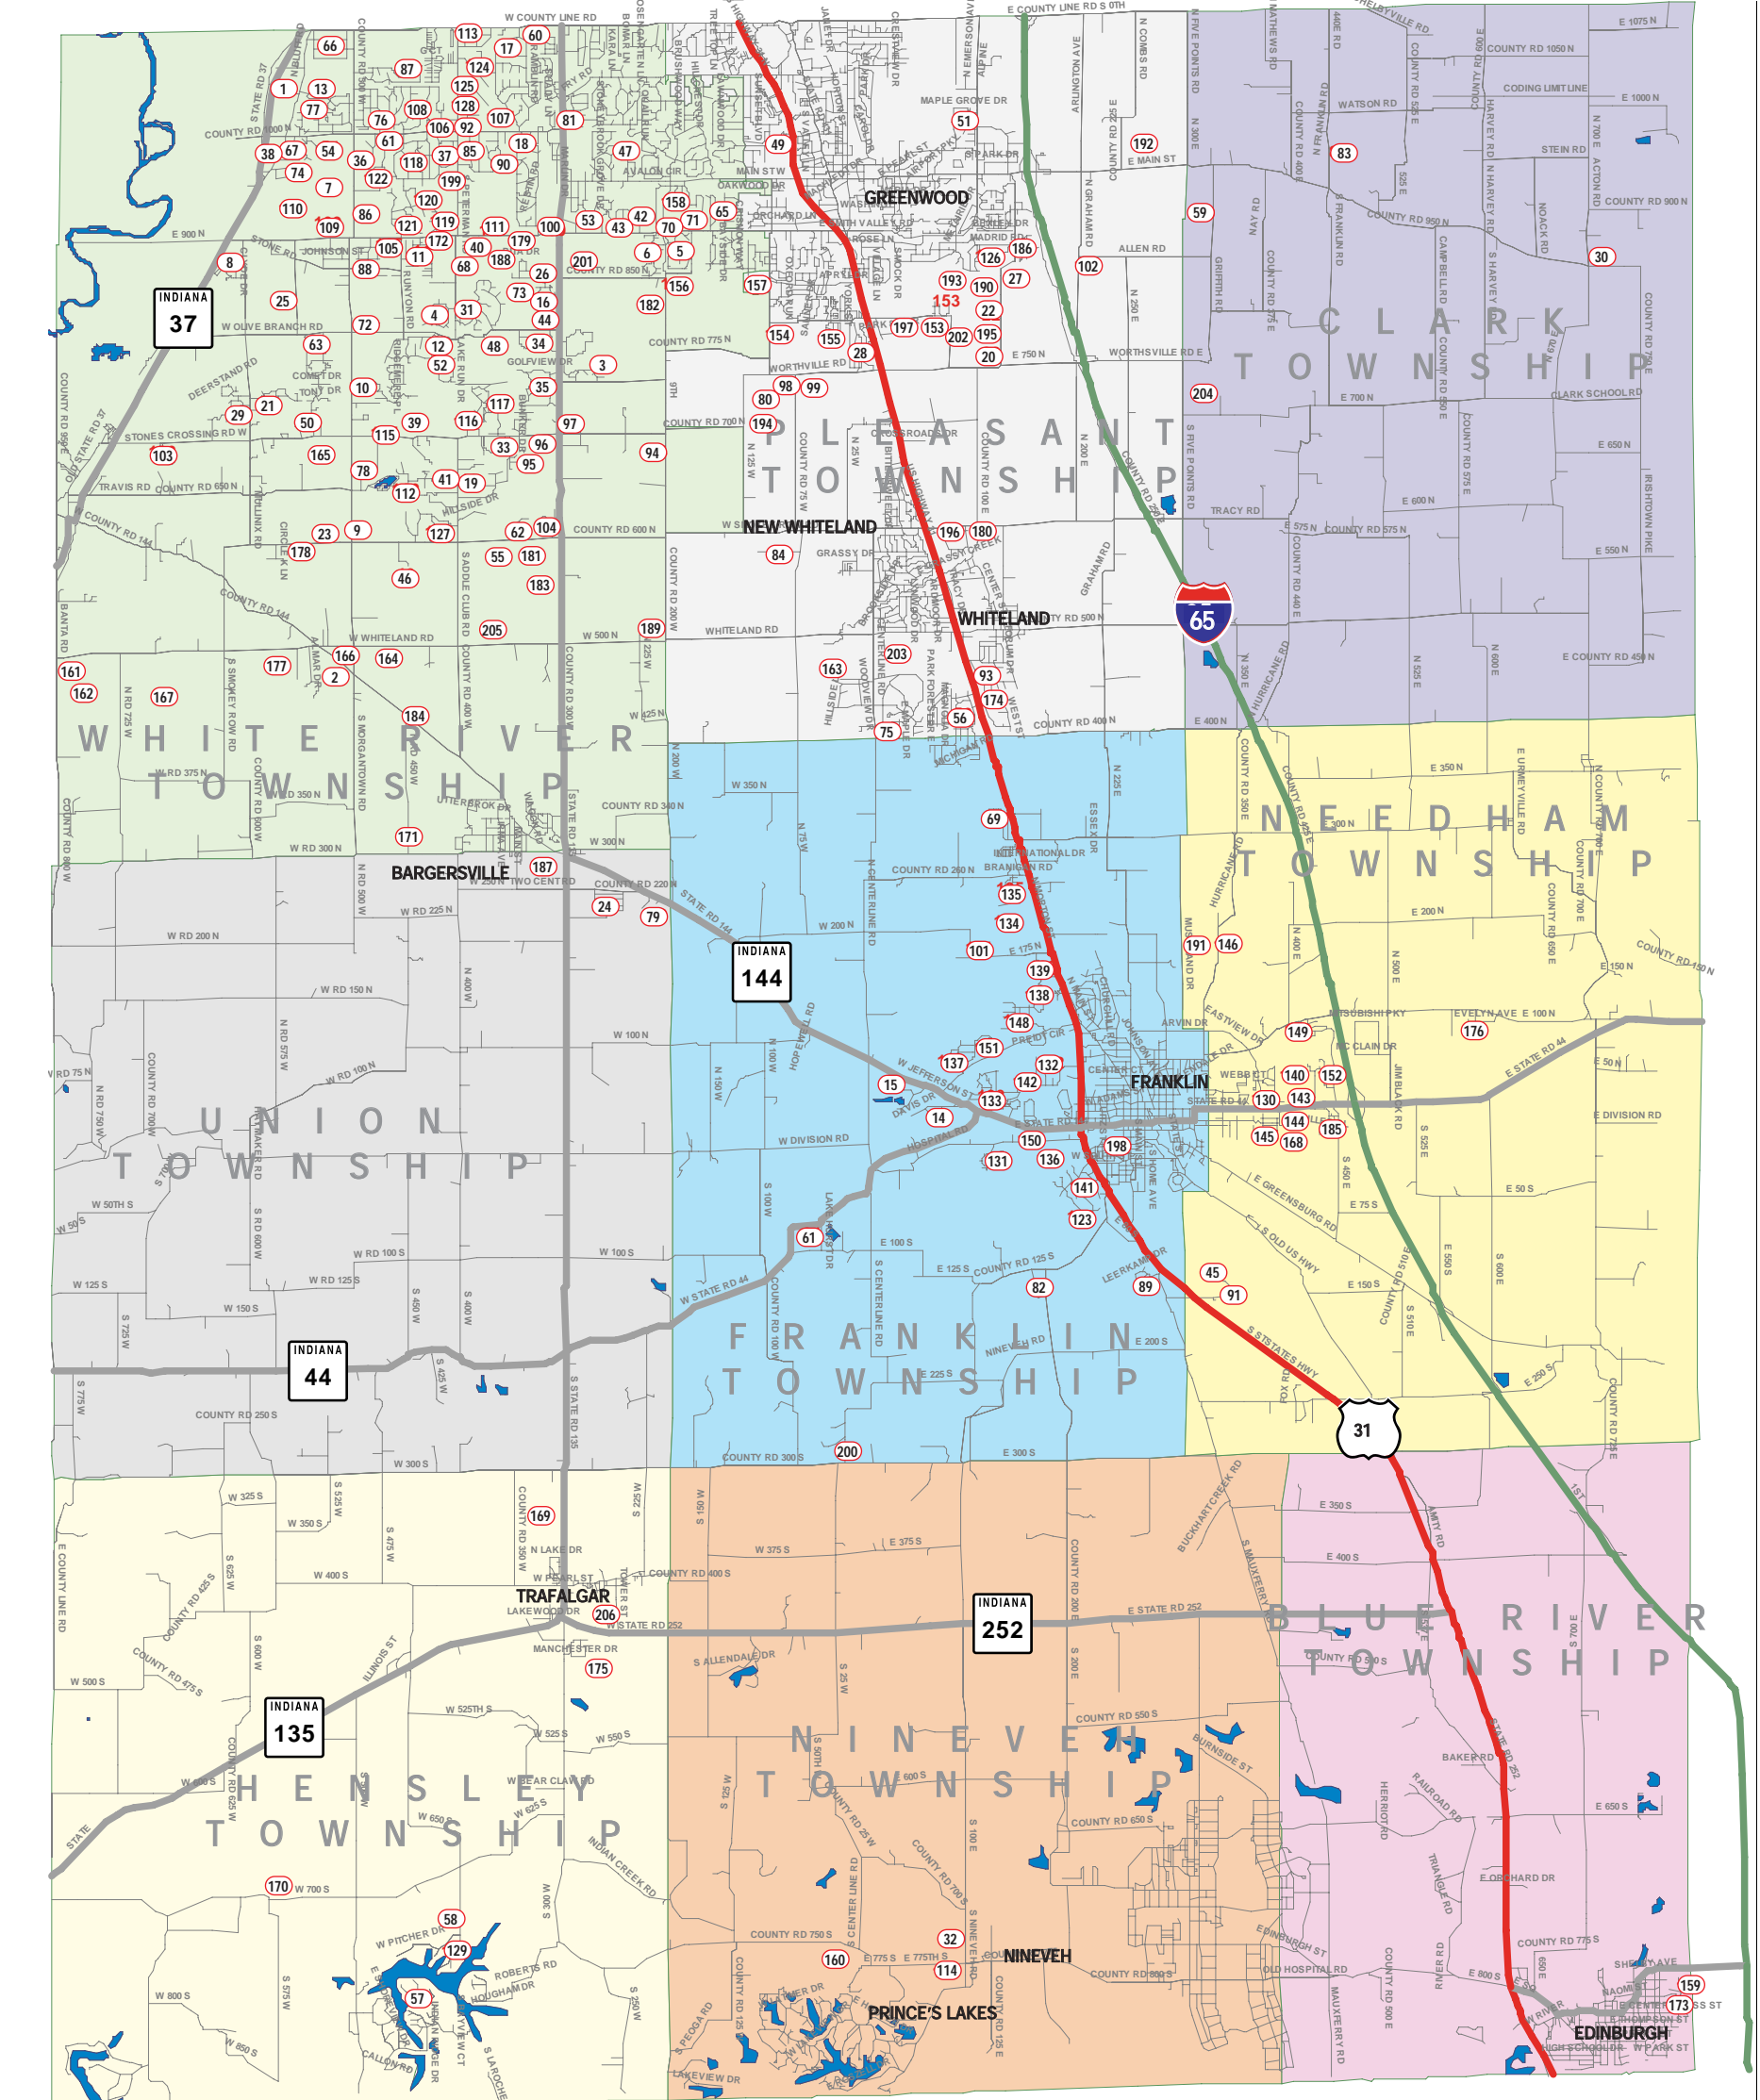

A		
Achgill's Dutch Village	WR	.1
Alden Place	WR	.156
Al-Mar	WR	.2
Arbor Springs-Woodfield	FR	.136
Ashwood Condos	WR	.3
Auburn Trace	WR	.4
B		
Banta Road Estates	WR	.161
Banta Woods	WR	.162
Barrington East	WR	.5
Barrington West	WR	.6
Barton Lakes	PL	.154
Berkshire	WR	.7
Bluff Acres	WR	.8
Bradford Place	WR	.9
Branigin Creek	FR	.135
Branigin Woods	FR	.134
Brentridge	WR	.10
Brentwood	WR	.11
Brockton Manor	WR	.12
Brookstone	WR	.13
Brookview South	FR	.14
Brookview West	FR	.15
Brunner Ridge	PL	.163
Buckmoor	WR	.16
C		
Camelot	FR	.133
Canary Creek Estates	FR	.132
Carefree North	WR	.17
Carefree South	WR	.18
Cedar Hills	WR	.19
Celestial Woods	NV	.160
Central Park	PL	.20
Clearview Hts	WR	.21
Copperfield	PL	.22
Copperleaf	WR	.23
Country Club Estates	ND	.130
Country Gate	PL	.196
Country Meadows	UN	.24
Countryview Mobile Home	FR	.131
Crest Ridge	HN	.175
Cricket Ridge	WR	.25
Critchfield	WR	.26
Crooked Bend	PL	.27
Crooked Creek	WR	.164
Cumberland Trails	FR	.137
D		
Davis	PL	.28
Deer Run	FR	.138
Deer Trace	FR	.139
Deer Village	ND	.198
Deerwood	WR	.29
Dobbins Ridge	CL	.204
Dunbars	CL	.30
E		
Eagle Glen	WR	.188
Eagle Trace	WR	.31
Eagle Valley	NV	.32
Eagle's Landing	WR	.33
Eldorado I	WR	.34
Eldorado II	WR	.35
F-G		
Fairoaks	WR	.36
Fairview Heights	WR	.37
Fairview West	WR	.38
Fairway Lakes	ND	.140
Featherstone	PL	.157
Forest Hills	WR	.39
Foxberry Trace	WR	.40
Franklin Lakes	FR	.141
Franklin United		
Methodist Community	FR	.142
Glen Ridge	WR	.172
Golden Grove	WR	.41
Golfview Villas	ND	.143
Grassy Creek	PL	.190
Grassy Creek Commons	PL	.197
Green Valley Est	WR	.42
Greenwood Station	PL	.186
H		
Harrison Crossing	WR	.199
Harvest Grove	WR	.189
Hendricks	WR	.43
Heritage	ND	.191
Heron Ridge	WR	.44
Hickory Hill	ND	.45
Hickory Stick Crossing	WR	.46
Hickory Wood	WR	.47
Highland Park	WR	.48
Hilltop Commons	PL	.180
Hilltop Farms	PL	.49
Homecoming	PL	.192
Horizon Estates	WR	.50
Howard	PL	.51
Hunter's Pointe	WR	.52
Hunting Creek	WR	.53
I-J-K		
Innisbrooke	WR	.54
Jefferson Estates	FR	.144
Jefferson Gardens	NT	.185
Jefferson Meadows	ND	.145
Jefferson Pointe	ND	.168
Kegley's Glen	WR	.55
Kensington Grove	WR	.165
Kerrington Proper	WR	.177

Kinder Acres	WR	.166
Knollwood Farms	PL	.56
L		
Lamb Lake Estates	HN	.57
Lamb Lake North Shore	HN	.58
Lancaster	CL	.59
Lancaster Gateway	HN	.206
Landings/Oldefield Commons	WR	.158
Legends West	ND	.146
Lincoln Park	WR	.60
M		
Makena Ridge	WR	.61
Mark I	WR	.62
Mark II	WR	.63
McCartys	WR	.65
McCarty's Lakehurst	FR	.64
Morris Meadows	WR	.171
Millstone	PL	.203
Meadows at Simon Farm	FR	.101
Mount Pleasant I	WR	.66
Mount Pleasant II	WR	.67
Mullinix	WR	.68
N		
Northpointe	FR	.69
O		
Oakleaf Manor	FR	.148
Oakville	PL	.174
Oldefield Commons	WR	.70
Oldefield Estates	WR	.71
Old Town Estates	BR	.173
Olive Branch Est	WR	.72
Olive Branch Manor	WR	.73
Orme Park	WR	.74
P		
Paris Estates	ND	.149
Park Forest Estates	PL	.75
Pebble Creek Mobile Home	PL	.155
Pebble Hills	WR	.76
Pebble Run	WR	.77
Pennington Estates	WR	.78
Persimmon Woods	WR	.184
Pheasant Pointe	UN	.79
Pinehurst	WR	.201
Pines Of Greenwood	PL	.80
Pleasant Creek Acres	WR	.81
R		
Ramsey	FR	.82
Reserve of Somerset	WR	.181
Rock Haven	CL	.83
Rustic Acres	PL	.84
S		
Shadow Hills	WR	.85
Sheffield Park	WR	.86
Shepard's Grove	WR	.179
Silver Springs	WR	.87
Smith Valley	WR	.88
Southbrook	FR	.89
Southern Green	PL	.195
Southlake	PL	.202
Southwind	WR	.90
Southwood	ND	.91
Spring Lake Estates	HN	.169
Spring Meadow	WR	.92
Springhill South	PL	.93
Stone Ridge	WR	.94
Stone Village	WR	.95
Stone's Bay	WR	.96
Stones Crossing	WR	.97
Summer Gardens	UT	.187
Summerfield Place	PL	.98
Summerfield Village	PL	.99
Sutton	WR	.100
Sweetgrass	PL	.193
T		
The Lakes of Avalon	HN	.170
The Preserve at Copperleaf	WR	.178
Timber Valley	PL	.194
Timbergate	BR	.159
Todds	PL	.102
Travis Hill	WR	.103
Tremont	WR	.104
Turfway Park	WR	.105
V		
Van Deman	WR	.106
Villages At Grassy Creek	PL	.153
Villas I	WR	.107
Villas II	WR	.108
W		
Wakefield	WR	.109
Wakefield II	WR	.110
Walnut Woods	WR	.111
Water's Edge	WR	.112
Westparke	FR	.150
Whispering Pines	WR	.113
Whispering Ponds	FR	.151
Whitetail Woods	WR	.167
Wildrose Estates	FR	.200
William's Pointe	ND	.152
Williamsburg Lake Estates	NV	.114
Williamshire	WR	.115
Willow Lakes	WR	.116
Willow Lakes East	WR	.117
Windsong	WR	.118
Windsong Estates	WR	.119
Windsong Estates II	WR	.120
Windsong Estates III	WR	.121
Windsong Meadow	WR	.122
Windstar	FR	.123
Woodcreek	WR	.124
Woodcreek Terrace	WR	.125
Woodfield	WR	.182
Woodgate	PL	.126
Woodland Stream	WR	.127
Woodridge	WR	.128
Woods of Somerset	WR	.183
Wyncrest	WR	.205
Y		
Youngs	HN	.129