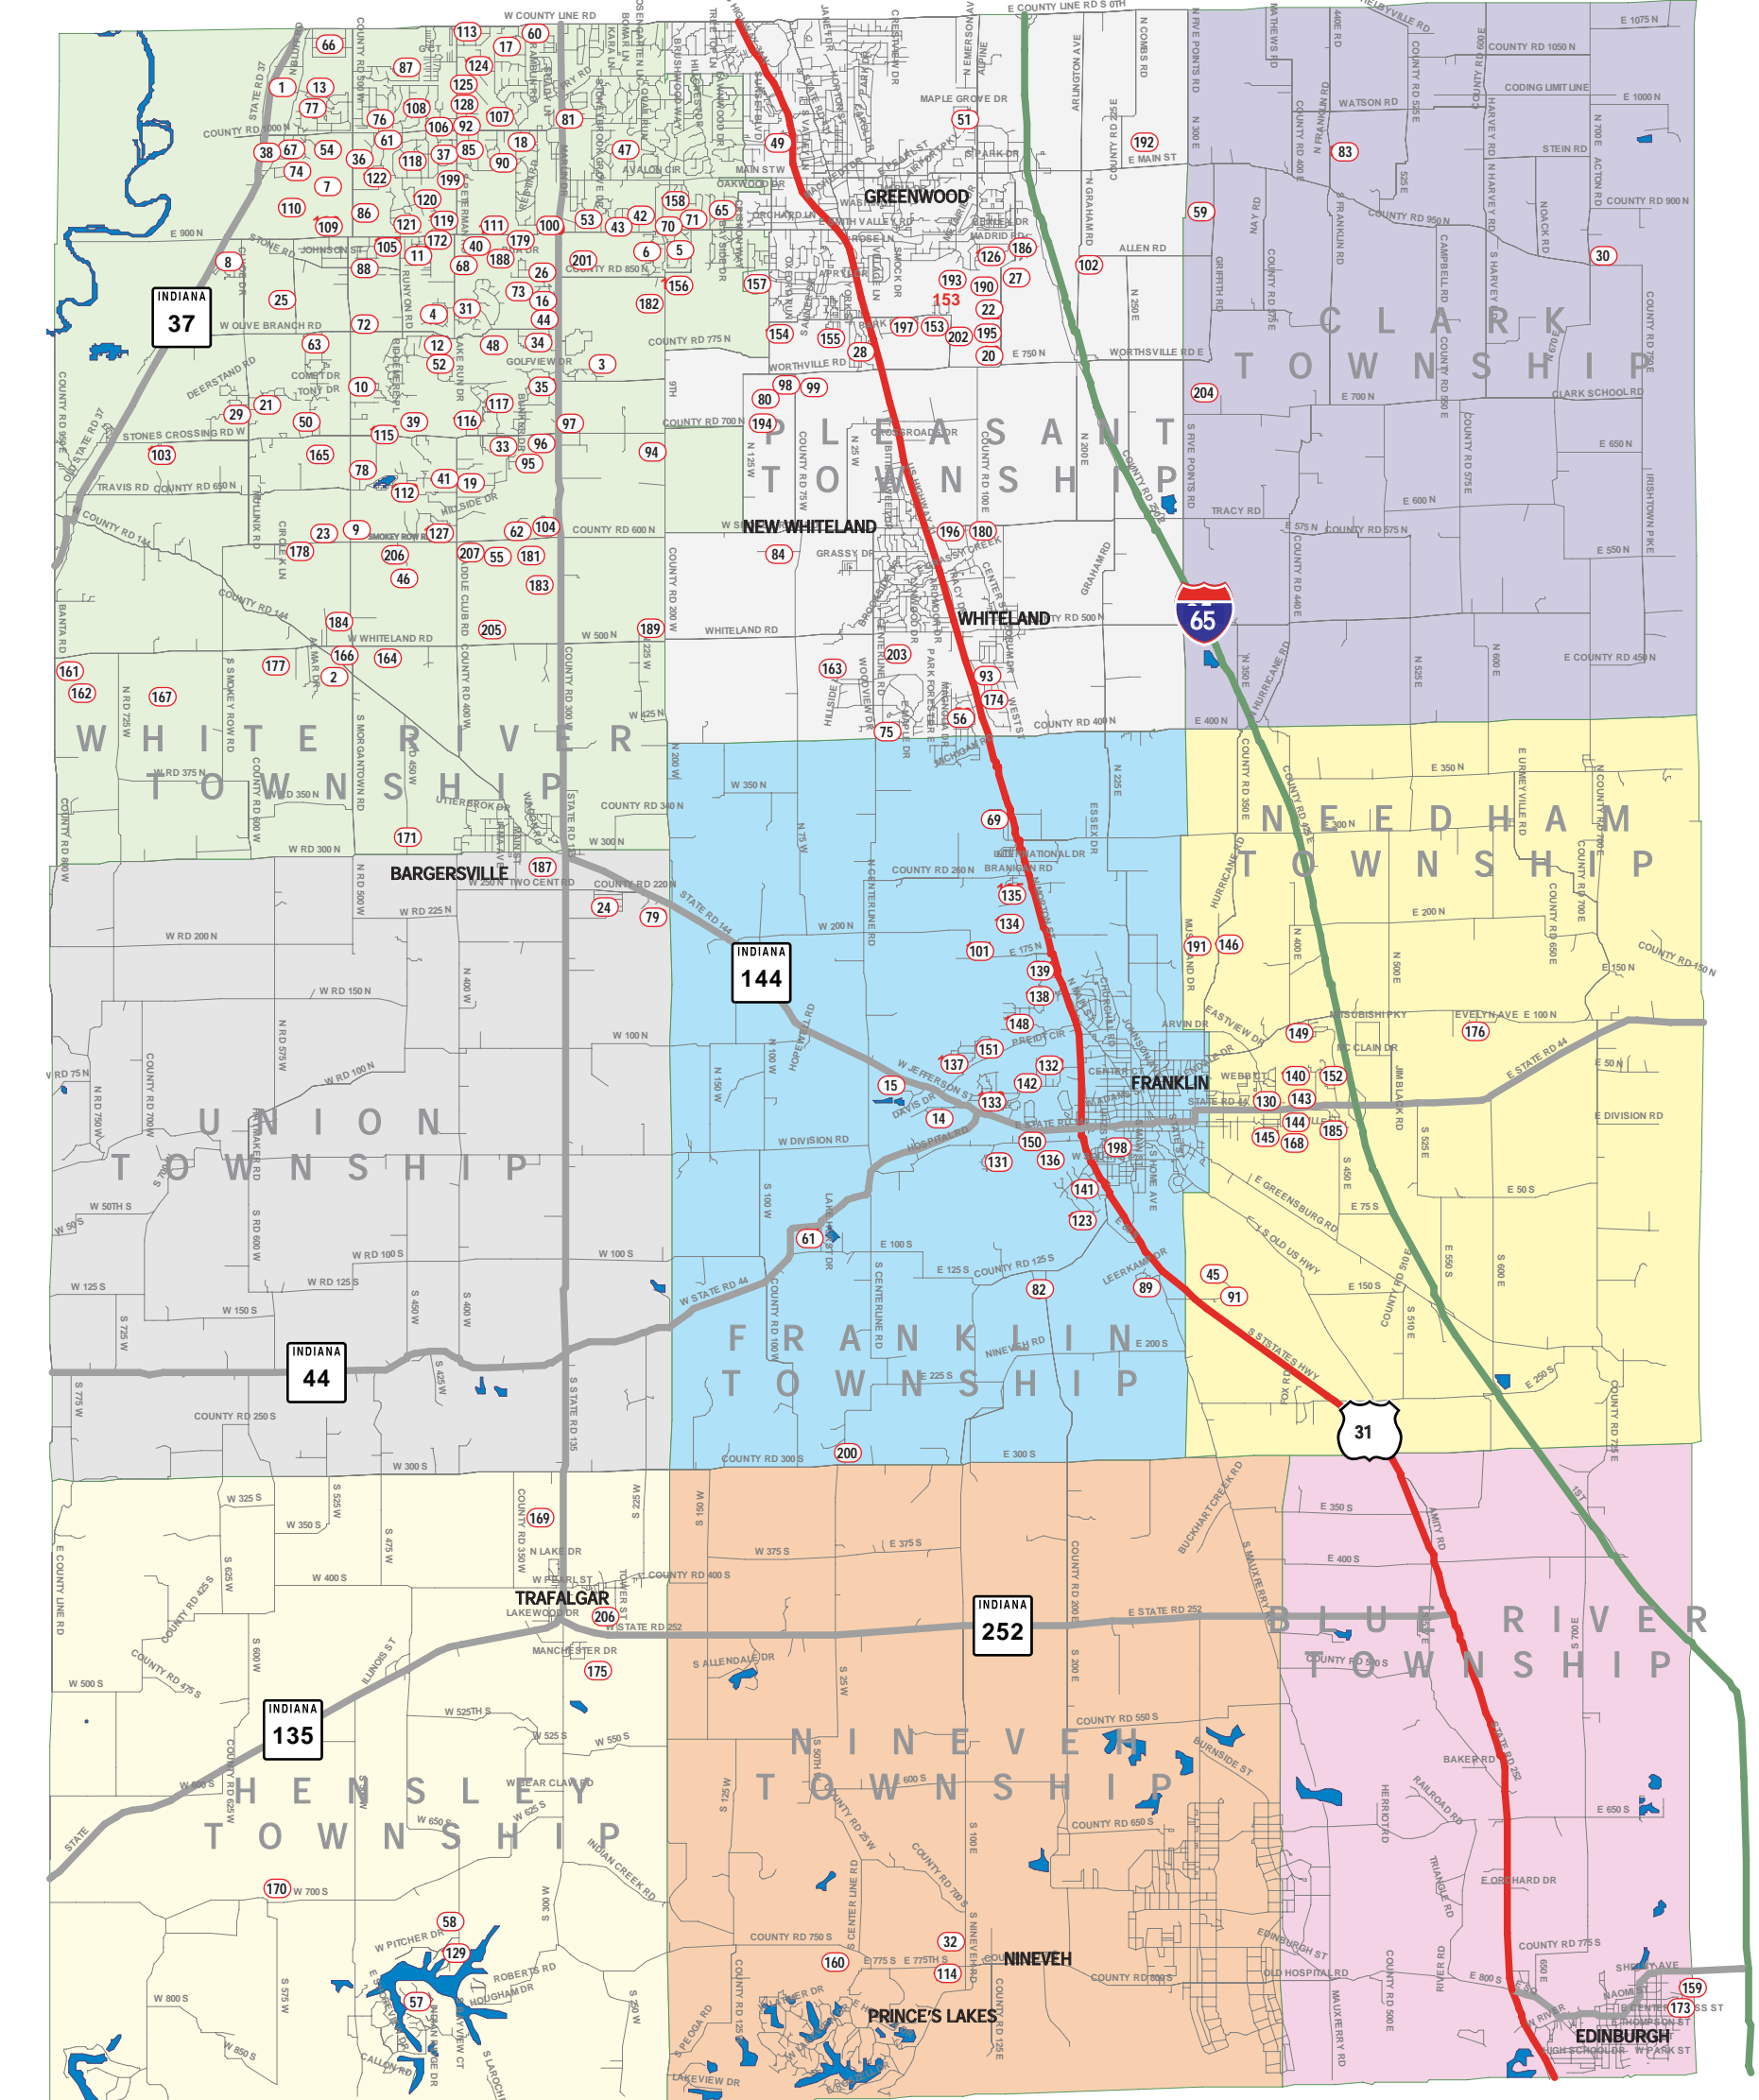

Subdivision . . . . .Township* .ID

A

Achgill's Dutch Village . . . WR .1
Alden Place . . . . . WR .156
Al-Mar . . . . . WR .2
Arbor Springs-Woodfield . . FR .136
Ashwood Condos . . . . . WR .3
Auburn Trace . . . . . WR .4

B

Banta Road Estates . . . . . WR .161
Banta Woods . . . . . WR .162
Barrington East . . . . . WR .5
Barrington West . . . . . WR .6
Barton Lakes . . . . . PL .154
Berkshire . . . . . WR .7
Bluff Acres . . . . . WR .8
Bradford Place . . . . . WR .9
Branigin Creek . . . . . FR .135
Branigin Woods . . . . . FR .134
Brentridge . . . . . WR .10
Brentwood . . . . . WR .11
Brockton Manor . . . . . WR .12
Brookstone . . . . . WR .13
Brookview South . . . . . FR .14
Brookview West . . . . . FR .15
Brunner Ridge . . . . . PL .163
Buckmoor . . . . . WR .16

C

Camelot . . . . . FR .133
Canary Creek Estates . . . . FR .132
Carefree North . . . . . WR .17
Carefree South . . . . . WR .18
Cedar Hills . . . . . WR .19
Celestial Woods . . . . . NV .160
Central Park . . . . . PL .20
Claybourne . . . . . WR .207
Clearview Hts . . . . . WR .21
Copperfield . . . . . PL .22
Copperleaf . . . . . WR .23
Country Club Estates . . . . . ND .130
Country Gate . . . . . PL .196
Country Meadows . . . . . UN .24
Countryview Mobile Home . . FR .131
Crest Ridge . . . . . HN .175
Cricket Ridge . . . . . WR .25
Critchfield . . . . . WR .26
Crooked Bend . . . . . PL .27
Crooked Creek . . . . . WR .164
Cumberland Trails . . . . . FR .137

D

Davis . . . . . PL .28
Deer Run . . . . . FR .138
Deer Trace . . . . . FR .139
Deer Village . . . . . ND .198
Deerwood . . . . . WR .29
Dobbins Ridge . . . . . CL .204
Dunbars . . . . . CL .30

E

Eagle Glen . . . . . WR .188
Eagle Trace . . . . . WR .31
Eagle Valley . . . . . NV .32
Eagle's Landing . . . . . WR .33
Eldorado I . . . . . WR .34
Eldorado II . . . . . WR .35

F-G

Fairoaks . . . . . WR .36
Fairview Heights . . . . . WR .37
Fairview West . . . . . WR .38
Fairway Lakes . . . . . ND .140
Featherstone . . . . . PL .157
Forest Hills . . . . . WR .39
Foxberry Trace . . . . . WR .40
Franklin Lakes . . . . . FR .141
Franklin United
Methodist Community . . . . FR .142
Glen Ridge . . . . . WR .172
Golden Grove . . . . . WR .41
Golfview Villas . . . . . ND .143
Grassy Creek . . . . . PL .190
Grassy Creek Commons . . . . PL .197
Green Valley Est . . . . . WR .42
Greenwood Station . . . . . PL .186

H

Harrison Crossing . . . . . WR .199
Harvest Grove . . . . . WR .189
Hendricks . . . . . WR .43
Heritage . . . . . ND .191
Heron Ridge . . . . . WR .44
Hickory Hill . . . . . ND .45
Hickory Stick Crossing . . . . . WR .46
Hickory Wood . . . . . WR .47
Highland Park . . . . . WR .48
Hilltop Commons . . . . . PL .180
Hilltop Farms . . . . . PL .49
Homecoming . . . . . PL .192
Horizon Estates . . . . . WR .50
Howard . . . . . PL .51
Hunter's Pointe . . . . . WR .52
Hunting Creek . . . . . WR .53

I-J-K

Innisbrooke . . . . . WR .54
Jefferson Estates . . . . . FR .144
Jefferson Gardens . . . . . NT .185
Jefferson Meadows . . . . . ND .145
Jefferson Pointe . . . . . ND .168
Kegley's Glen . . . . . WR .55
Kensington Grove . . . . . WR .165
Kerrington Proper . . . . . WR .177
Kinder Acres . . . . . WR .166

Knollwood Farms . . . . . PL .56

L

Lamb Lake Estates . . . . . HN .57
Lamb Lake North Shore . . . . HN .58
Lancaster . . . . . CL .59
Lancaster Gateway . . . . . HN .206
Landings/Oldefield Commons WR158
Legends West . . . . . ND .146
Lincoln Park . . . . . WR .60

M

Makena Ridge . . . . . WR .61
Mark I . . . . . WR .62
Mark II . . . . . WR .63
McCartys . . . . . WR .65
McCartys Lakehurst . . . . . FR .64
Morris Meadows . . . . . WR .171
Millstone . . . . . PL .203
Meadows at Simon Farm . . . . FR .101
Mount Pleasant I . . . . . WR .66
Mount Pleasant II . . . . . WR .67
Mullinix . . . . . WR .68

N

Northpointe . . . . . FR .69
Nyberg Addition . . . . . CL .176

O

Oakleaf Manor . . . . . FR .148
Oakville . . . . . PL .174
Oldefield Commons . . . . . WR .70
Oldefield Estates . . . . . WR .71
Old Town Estates . . . . . BR .173
Olive Branch Est . . . . . WR .72
Olive Branch Manor . . . . . WR .73
Orme Park . . . . . WR .74

P

Paris Estates . . . . . ND .149
Park Forest Estates . . . . . PL .75
Pebble Creek Mobile Home . . . . PL .155
Pebble Hills . . . . . WR .76
Pebble Run . . . . . WR .77
Pennington Estates . . . . . WR .78
Persimmon Woods . . . . . WR .184
Pheasant Pointe . . . . . UN .79
Pinehurst . . . . . WR .201
Pines Of Greenwood . . . . . PL .80
Pleasant Creek Acres . . . . . WR .81

R

Ramsey . . . . . FR .82

Reserve of Somerset . . . . . WR .181
Rock Haven . . . . . CL .83
Rustic Acres . . . . . PL .84

S

Shadow Hills . . . . . WR .85
Sheffield Park . . . . . WR .86
Shepard's Grove . . . . . WR .179
Silver Springs . . . . . WR .87
Smith Valley . . . . . WR .88
Southbrook . . . . . FR .89
Southern Green . . . . . PL .195
Southlake . . . . . PL .202
Southwind . . . . . WR .90
Southwood . . . . . ND .91
Spring Lake Estates . . . . . HN .169
Spring Meadow . . . . . WR .92
Springhill South . . . . . PL .93
Stone Ridge . . . . . WR .94
Stone Village . . . . . WR .95
Stone's Bay . . . . . WR .96
Stones Crossing . . . . . WR .97
Summer Gardens . . . . . UT .187
Summerfield Place . . . . . PL .98
Summerfield Village . . . . . PL .99

T

Trafalgar . . . . . ND .141
Trafalgar Lakes . . . . . ND .142
Trafalgar Lakes . . . . . ND .143
Trafalgar Lakes . . . . . ND .144
Trafalgar Lakes . . . . . ND .145
Trafalgar Lakes . . . . . ND .146
Trafalgar Lakes . . . . . ND .147
Trafalgar Lakes . . . . . ND .148
Trafalgar Lakes . . . . . ND .149
Trafalgar Lakes . . . . . ND .150
Trafalgar Lakes . . . . . ND .151
Trafalgar Lakes . . . . . ND .152
Trafalgar Lakes . . . . . ND .153
Trafalgar Lakes . . . . . ND .154
Trafalgar Lakes . . . . . ND .155
Trafalgar Lakes . . . . . ND .156
Trafalgar Lakes . . . . . ND .157
Trafalgar Lakes . . . . . ND .158
Trafalgar Lakes . . . . . ND .159
Trafalgar Lakes . . . . . ND .160
Trafalgar Lakes . . . . . ND .161
Trafalgar Lakes . . . . . ND .162
Trafalgar Lakes . . . . . ND .163
Trafalgar Lakes . . . . . ND .164
Trafalgar Lakes . . . . . ND .165
Trafalgar Lakes . . . . . ND .166
Trafalgar Lakes . . . . . ND .167
Trafalgar Lakes . . . . . ND .168
Trafalgar Lakes . . . . . ND .169
Trafalgar Lakes . . . . . ND .170
Trafalgar Lakes . . . . . ND .171
Trafalgar Lakes . . . . . ND .172
Trafalgar Lakes . . . . . ND .173
Trafalgar Lakes . . . . . ND .174
Trafalgar Lakes . . . . . ND .175
Trafalgar Lakes . . . . . ND .176
Trafalgar Lakes . . . . . ND .177
Trafalgar Lakes . . . . . ND .178
Trafalgar Lakes . . . . . ND .179
Trafalgar Lakes . . . . . ND .180
Trafalgar Lakes . . . . . ND .181
Trafalgar Lakes . . . . . ND .182
Trafalgar Lakes . . . . . ND .183
Trafalgar Lakes . . . . . ND .184
Trafalgar Lakes . . . . . ND .185
Trafalgar Lakes . . . . . ND .186
Trafalgar Lakes . . . . . ND .187
Trafalgar Lakes . . . . . ND .188
Trafalgar Lakes . . . . . ND .189
Trafalgar Lakes . . . . . ND .190
Trafalgar Lakes . . . . . ND .191
Trafalgar Lakes . . . . . ND .192
Trafalgar Lakes . . . . . ND .193
Trafalgar Lakes . . . . . ND .194
Trafalgar Lakes . . . . . ND .195
Trafalgar Lakes . . . . . ND .196
Trafalgar Lakes . . . . . ND .197
Trafalgar Lakes . . . . . ND .198
Trafalgar Lakes . . . . . ND .199
Trafalgar Lakes . . . . . ND .200

Sutton . . . . . WR .100
Sweetgrass . . . . . PL .193
Sycamore Ridge . . . . . WR .206

I

The Lakes of Avalon . . . . . HN .170
The Preserve at Copperleaf WR .178
Timber Valley . . . . . PL .194
Timbergate . . . . . BR .159
Todds . . . . . PL .102
Travis Hill . . . . . WR .103
Tremont . . . . . WR .104
Turfway Park . . . . . WR .105

V

Van Deman . . . . . WR .106
Villages At Grassy Creek . . . . PL .153
Villas I . . . . . WR .107
Villas II . . . . . WR .108

W

Wakefield . . . . . WR .109
Wakefield II . . . . . WR .110
Walnut Woods . . . . . WR .111
Water's Edge . . . . . WR .112
Westparke . . . . . FR .150
Whispering Pines . . . . . WR .113

Y

Whispering Ponds . . . . . FR .151
Whitetail Woods . . . . . WR .167
Wildrose Estates . . . . . FR .200
William's Pointe . . . . . ND .152
Williamsburg Lake Estates . . . . NV .114
Williamsburg . . . . . WR .115
Willow Lakes . . . . . WR .116
Willow Lakes East . . . . . WR .117
Windsong . . . . . WR .118
Windsong Estates . . . . . WR .119
Windsong Estates II . . . . . WR .120
Windsong Estates III . . . . . WR .121
Windsong Meadow . . . . . WR .122
Windstar . . . . . FR .123
Woodcreek . . . . . WR .124
Woodcreek Terrace . . . . . WR .125
Woodfield . . . . . WR .182
Woodgate . . . . . PL .126
Woodland Stream . . . . . WR .127
Woodridge . . . . . WR .128
Woods of Somerset . . . . . WR .183
Wyncrest . . . . . WR .205

Y

Youngs . . . . . HN .129