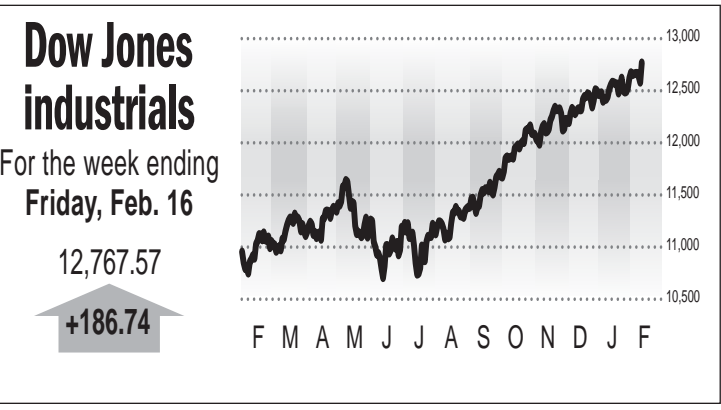

Wall Street - The Week in Review

Weekly Stock Exchange Highlights

Table with columns for NYSE, Amex, and Nasdaq. Sub-sections include Gainers (\$2 or more), Losers (\$2 or more), Most Active (\$1 or more), and Diary. Lists stock names, last prices, and changes.

Stocks of Local Interest

Table listing local stocks with columns: Name, Ex, Div, Last, Wk Chg, Wk %Chg, YTD %Chg. Includes companies like AES Corp, AT&T Inc, AMD, ArchDun, etc.

Weekly Dow Jones

Stock Market Indexes

Table of stock market indexes with columns: 52-Week High/Low, Name, Last, Wk Chg, Wk %Chg, YTD %Chg, 12-mo %Chg. Includes Dow Jones Industrials, Dow Jones Transportation, etc.

Money Rates

Table of money rates with columns: Prime Rate, Discount Rate, Federal Funds Rate, 3-month, 6-month, 5-year, 10-year, 30-year. Includes values for 8.25, 6.25, 5.25, etc.