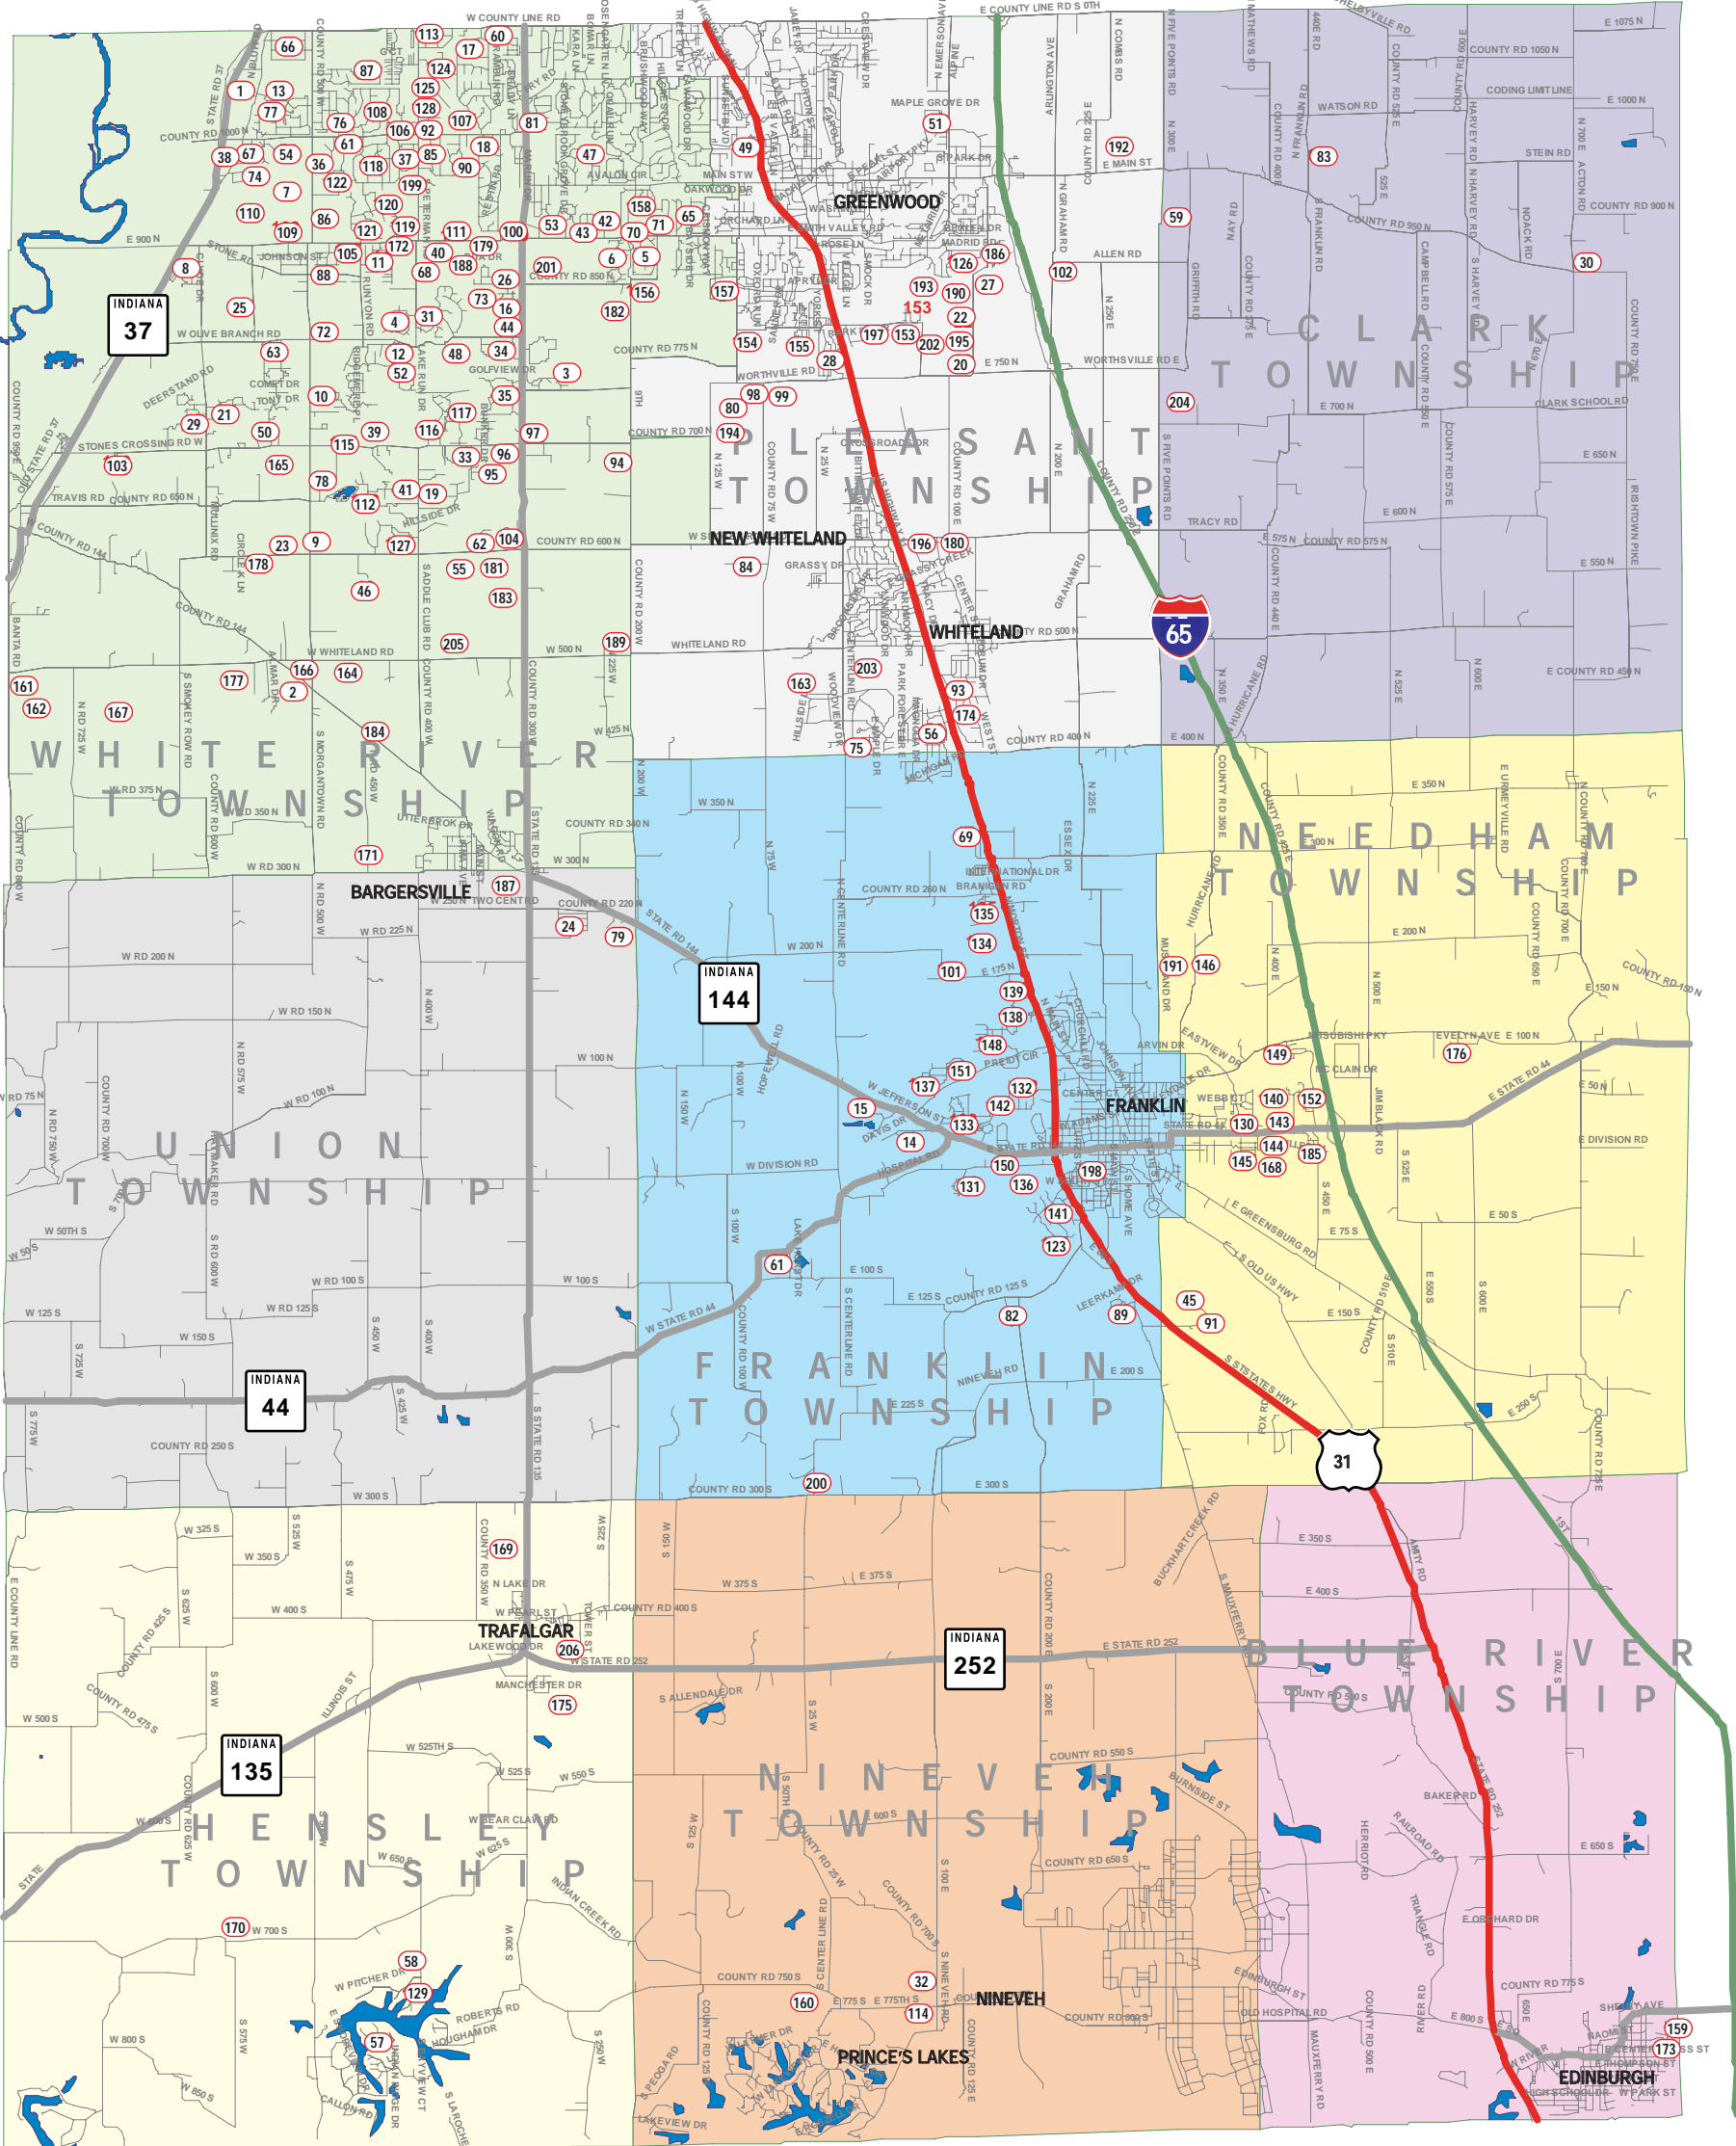

Johnson County subdivisions

Subdivision . . . . .Township* .ID

- Whispering Ponds . . . . .FR .151
- Whitetail Woods . . . . .WR .167
- Wildrose Estates . . . . .FR .200
- William's Pointe . . . . .ND .152
- Williamsburg Lake Estates . . . . .NV .114
- Williamshire . . . . .WR .115
- Willow Lakes . . . . .WR .116
- Willow Lakes East . . . . .WR .117
- Windsong . . . . .WR .118
- Windsong Estates . . . . .WR .119
- Windsong Estates II . . . . .WR .120
- Windsong Estates III . . . . .WR .121
- Windsong Meadow . . . . .WR .122
- Windstar . . . . .FR .123
- Woodcreek . . . . .WR .124
- Woodcreek Terrace . . . . .WR .125
- Woodfield . . . . .WR .182
- Woodgate . . . . .PL .126
- Woodland Stream . . . . .WR .127
- Woodridge . . . . .WR .128
- Woods of Somerset . . . . .WR .183
- Wyncrest . . . . .WR .205
- **Y**
- Youngs . . . . .HN .129

*Township abbreviations: WR=White River Township; PL=Pleasant Township; CL=Clark Township; UN=Union Township; FR=Franklin Township; ND=Needham Township; HN=Hensley Township; NV=Nineveh Township; BR=Blue River Township.

**DON'T MISS THE 2007
SNOWMAN SHOT!**

Friday, January 26, 2007
& Saturday, January 27, 2007

Make a shot to win a FREE membership for 1 year at The Legends.
Call 317.736.0595 for details.

Located inside The Legends Golf Course, off Hurricane Road in Franklin

RANCH STYLE CONDOMINIUMS

Embark on a new path.

This is how life was meant to be. Suddenly, there's time for you on your schedule. Your neighbors are more than the people who live next door, they're your best friends. And the sense of community is as genuine as the quality that surrounds you.

317.736.0595
2100 Heather Glen Way
Franklin, IN 46131
www.epconcommunities.com