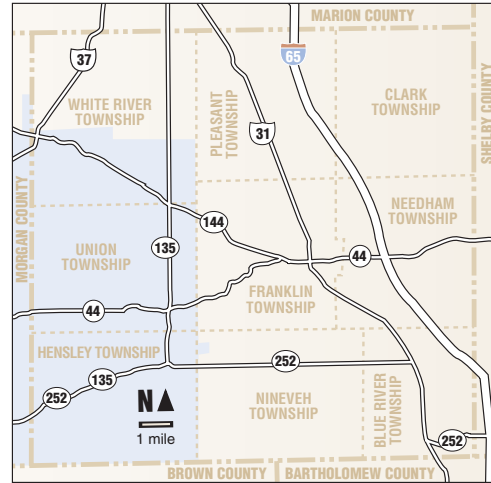

## Senate District 37

District 37 includes Hensley and Union Townships and portions of White River Township. The district extends into Clay, Monroe, Morgan, Owen and Putnam counties.