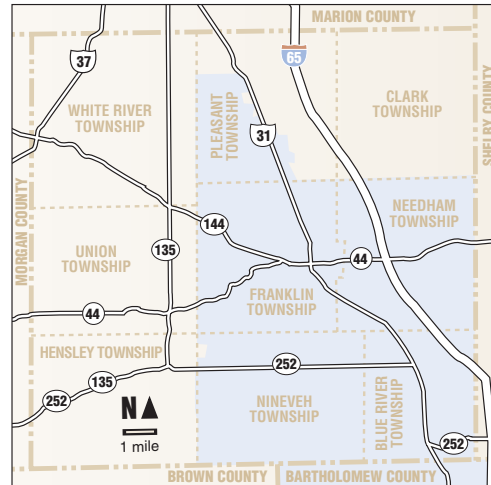

Senate District 41

District 41 includes all of Blue River, Needham and Franklin townships, most of Nineveh Township and portions of Pleasant Township. The district extends into Bartholomew County.