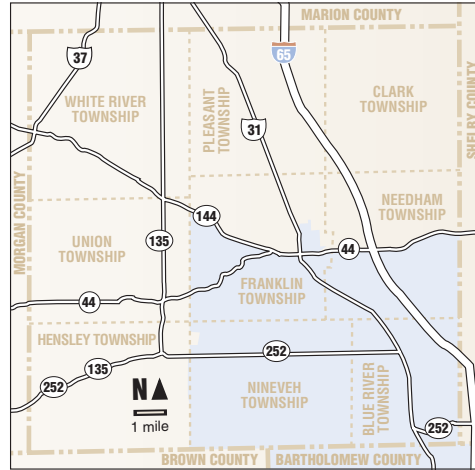

House District 59

District 59 includes Blue River and Nineveh townships and portions of Needham and Franklin townships and the city of Franklin. The district includes much of Bartholomew County.