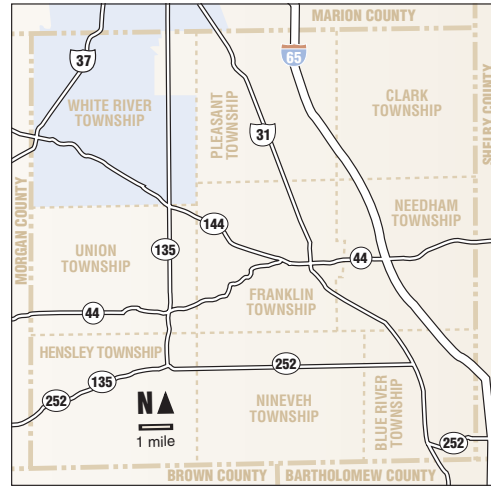

## House District 93

District 93 includes most of White River Township. It also extends to Perry Township in Marion County.